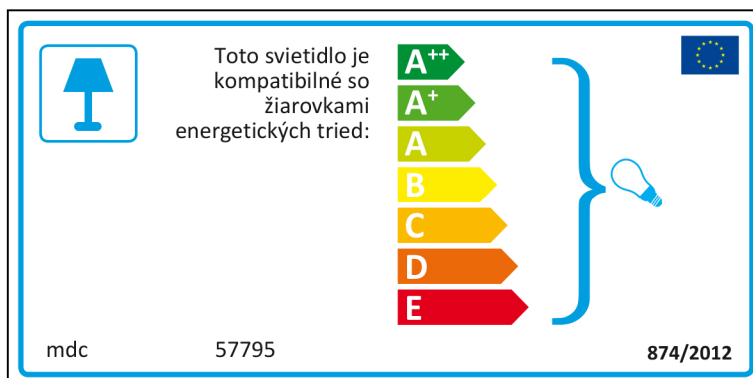

A⁺⁺
A⁺
A
B
C
D
E

874/2012

Maltese

Dutch

In deze armatuur passen lampen van energieklassen:

- A⁺⁺
- A⁺
- A
- B
- C
- D
- E

mdc 57795 874/2012

This energy label is for a lamp fixture (armatuur). It features a lamp icon in a blue box on the left. The text 'In deze armatuur passen lampen van energieklassen:' is followed by a vertical list of energy classes: A⁺⁺ (dark green), A⁺ (medium green), A (light green), B (yellow-green), C (yellow), D (orange), and E (red). A large blue bracket on the right groups these classes and points to a small lightbulb icon. The manufacturer 'mdc' and model '57795' are at the bottom left, and the standard '874/2012' is at the bottom right. A small European Union flag is in the top right corner.

mdc 57795

In deze armatuur passen lampen van energieklassen:

- A⁺⁺
- A⁺
- A
- B
- C
- D
- E

874/2012

This energy label is for a lamp fixture (armatuur). It features a lamp icon in a blue box on the left. The text 'In deze armatuur passen lampen van energieklassen:' is followed by a vertical list of energy classes: A⁺⁺ (dark green), A⁺ (medium green), A (light green), B (yellow-green), C (yellow), D (orange), and E (red). A large blue bracket on the right groups these classes and points to a small lightbulb icon. The manufacturer 'mdc' and model '57795' are at the top left. The standard '874/2012' is at the bottom left, and a small European Union flag is in the bottom right corner.

Polish

Portuguese

Romanian

 Acest corp de iluminat este compatibil cu becurile din clasele energetice:

A⁺⁺
A⁺
A
B
C
D
E

mdc 57795 874/2012 

mdc 57795

 Acest corp de iluminat este compatibil cu becurile din clasele energetice:

A⁺⁺
A⁺
A
B
C
D
E

874/2012 

Slovak

Slovenian

 Ta svetilka je združljiva s sijalkami naslednjih energijskih razredov:

A⁺⁺
A⁺
A
B
C
D
E

mdc 57795  874/2012

mdc 57795