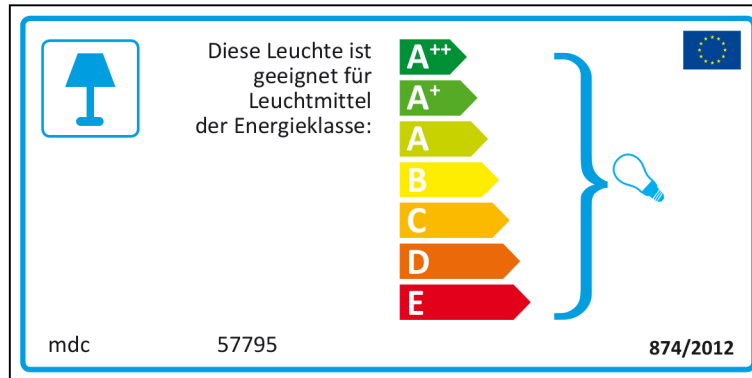

ENERGY LABEL

ISSUE NUMBER 1

Bulgarian

Czech

Danish

German

Greek

English

 This luminaire is compatible with bulbs of the energy classes:

A⁺⁺
A⁺
A
B
C
D
E

mdc 57795  874/2012

mdc 57795

 This luminaire is compatible with bulbs of the energy classes:

A⁺⁺
A⁺
A
B
C
D
E

874/2012 

Spanish

 Esta luminaria es compatible con bombillas de las clases energéticas:

A⁺⁺
A⁺
A
B
C
D
E

mdc 57795  874/2012

mdc 57795

 Esta luminaria es compatible con bombillas de las clases energéticas:

A⁺⁺
A⁺
A
B
C
D
E