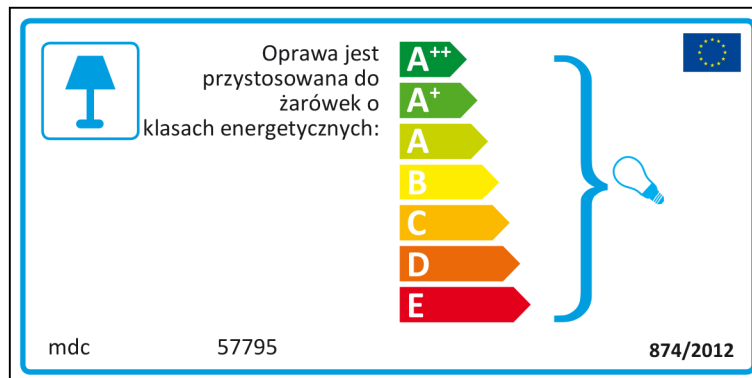

 Esta luminaria es compatible con bombillas de las clases energéticas:

A⁺⁺
A⁺
A
B
C
D
E

mdc 57795  874/2012

mdc 57795

 Esta luminaria es compatible con bombillas de las clases energéticas:

A⁺⁺
A⁺
A
B
C
D
E

A⁺⁺
A⁺
A
B
C
D
E

874/2012

Maltese

Dutch

In deze armatuur passen lampen van energieklassen:

- A⁺⁺
- A⁺
- A
- B
- C
- D
- E

mdc 57795 874/2012

This energy label is for a lamp fixture (armatuur). It features a lamp icon in a blue box on the left. The text 'In deze armatuur passen lampen van energieklassen:' is followed by a vertical list of energy classes: A⁺⁺ (dark green), A⁺ (medium green), A (light green), B (yellow-green), C (yellow), D (orange), and E (red). A large blue bracket on the right groups these classes and points to a small lightbulb icon. The manufacturer 'mdc' and model '57795' are at the bottom left, and the standard '874/2012' is at the bottom right. A small European Union flag is in the top right corner.

mdc 57795

In deze armatuur passen lampen van energieklassen:

- A⁺⁺
- A⁺
- A
- B
- C
- D
- E

874/2012

This energy label is for a lamp fixture (armatuur). It features a lamp icon in a blue box on the left. The text 'In deze armatuur passen lampen van energieklassen:' is followed by a vertical list of energy classes: A⁺⁺ (dark green), A⁺ (medium green), A (light green), B (yellow-green), C (yellow), D (orange), and E (red). A large blue bracket on the right groups these classes and points to a small lightbulb icon. The manufacturer 'mdc' and model '57795' are at the top left. The standard '874/2012' is at the bottom left, and a small European Union flag is in the bottom right corner.

Polish

Portuguese

Romanian

 Acest corp de iluminat este compatibil cu becurile din clasele energetice:

A⁺⁺
A⁺
A
B
C
D
E

mdc 57795 874/2012 

mdc 57795

 Acest corp de iluminat este compatibil cu becurile din clasele energetice: