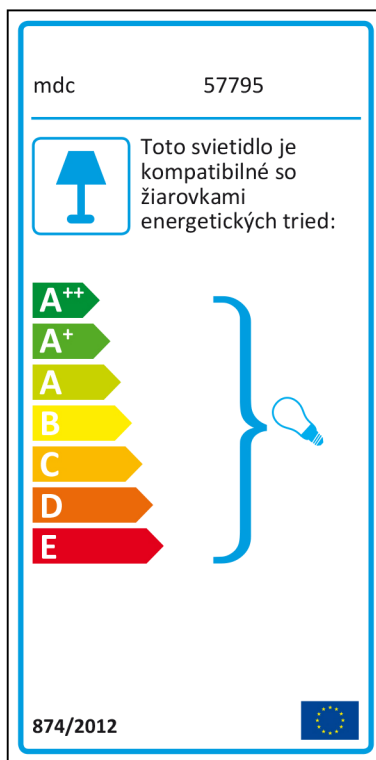

A⁺⁺
A⁺
A
B
C
D
E

874/2012

Maltese

Dutch

In deze armatuur passen lampen van energieklassen:

- A⁺⁺
- A⁺
- A
- B
- C
- D
- E

mdc 57795 874/2012

This energy label is for a lamp fixture (armatuur). It features a lamp icon in a blue box on the left. The text 'In deze armatuur passen lampen van energieklassen:' is followed by a vertical list of energy classes: A⁺⁺ (dark green), A⁺ (medium green), A (light green), B (yellow-green), C (yellow), D (orange), and E (red). A large blue bracket on the right groups these classes and points to a small lightbulb icon. The manufacturer 'mdc' and model '57795' are at the bottom left, and the standard '874/2012' is at the bottom right. A small European Union flag is in the top right corner.

mdc 57795

In deze armatuur passen lampen van energieklassen:

- A⁺⁺
- A⁺
- A
- B
- C
- D
- E

874/2012

This energy label is for a lamp fixture (armatuur). It features a lamp icon in a blue box on the left. The text 'In deze armatuur passen lampen van energieklassen:' is followed by a vertical list of energy classes: A⁺⁺ (dark green), A⁺ (medium green), A (light green), B (yellow-green), C (yellow), D (orange), and E (red). A large blue bracket on the right groups these classes and points to a small lightbulb icon. The manufacturer 'mdc' and model '57795' are at the top left. The standard '874/2012' is at the bottom left, and a small European Union flag is in the bottom right corner.

Polish

Portuguese

Romanian

 Acest corp de iluminat este compatibil cu becurile din clasele energetice:

A⁺⁺
A⁺
A
B
C
D
E

mdc 57795 874/2012 

mdc 57795

 Acest corp de iluminat este compatibil cu becurile din clasele energetice:

A⁺⁺
A⁺
A
B
C
D
E

874/2012 

Slovak

Slovenian

 Ta svetilka je združljiva s sijalkami naslednjih energijskih razredov:

A⁺⁺
A⁺
A
B
C
D
E

mdc 57795  874/2012

mdc 57795