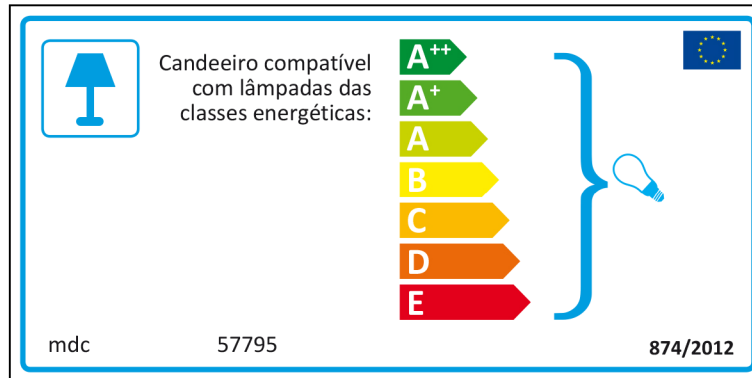

A⁺⁺
A⁺
A
B
C
D
E

874/2012

Maltese

Dutch

In deze armatuur passen lampen van energieklassen:

- A⁺⁺
- A⁺
- A
- B
- C
- D
- E

mdc 57795 874/2012

This energy label is for a lamp fixture (armatuur). It features a lamp icon in a blue box on the left. The text 'In deze armatuur passen lampen van energieklassen:' is followed by a vertical list of energy classes: A⁺⁺ (dark green), A⁺ (medium green), A (light green), B (yellow-green), C (yellow), D (orange), and E (red). A large blue bracket on the right groups these classes and points to a small lightbulb icon. The manufacturer 'mdc' and model '57795' are at the bottom left, and the standard '874/2012' is at the bottom right. A small European Union flag is in the top right corner.

mdc 57795

In deze armatuur passen lampen van energieklassen:

- A⁺⁺
- A⁺
- A
- B
- C
- D
- E

874/2012

This energy label is for a lamp fixture (armatuur). It features a lamp icon in a blue box on the left. The text 'In deze armatuur passen lampen van energieklassen:' is followed by a vertical list of energy classes: A⁺⁺ (dark green), A⁺ (medium green), A (light green), B (yellow-green), C (yellow), D (orange), and E (red). A large blue bracket on the right groups these classes and points to a small lightbulb icon. The manufacturer 'mdc' and model '57795' are at the top left. The standard '874/2012' is at the bottom left, and a small European Union flag is in the bottom right corner.

Polish

Portuguese

Romanian

 Acest corp de iluminat este compatibil cu becurile din clasele energetice:

A⁺⁺
A⁺
A
B
C
D
E

mdc 57795 874/2012 

mdc 57795

 Acest corp de iluminat este compatibil cu becurile din clasele energetice: