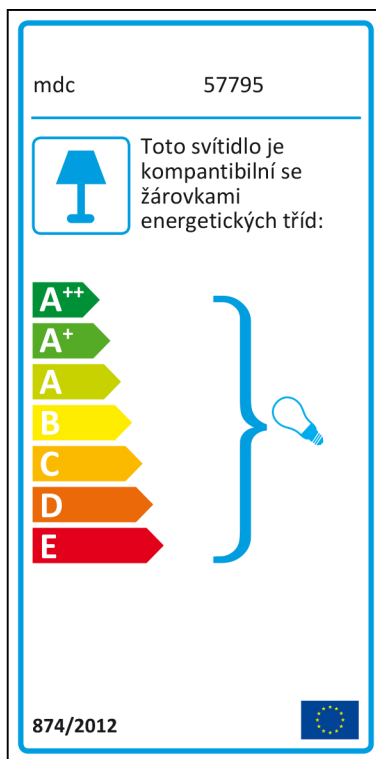

ENERGY LABEL

ISSUE NUMBER 1

Bulgarian

Czech

Danish

German

Greek

English

 This luminaire is compatible with bulbs of the energy classes:

A⁺⁺
A⁺
A
B
C
D
E

mdc 57795  874/2012

mdc 57795

 This luminaire is compatible with bulbs of the energy classes:

A⁺⁺
A⁺
A
B
C
D
E

874/2012 

Spanish

 Esta luminaria es compatible con bombillas de las clases energéticas:

A⁺⁺
A⁺
A
B
C
D
E

mdc 57795  874/2012

mdc 57795

 Esta luminaria es compatible con bombillas de las clases energéticas:

A⁺⁺
A⁺
A
B
C
D
E

A⁺⁺
A⁺
A
B
C
D
E

874/2012

Maltese

Dutch

In deze armatuur passen lampen van energieklassen:

- A⁺⁺
- A⁺
- A
- B
- C
- D
- E

mdc 57795 874/2012

This energy label is for a lamp fixture (armatuur). It features a lamp icon in a blue box on the left. The text 'In deze armatuur passen lampen van energieklassen:' is followed by a vertical list of energy classes: A⁺⁺ (dark green), A⁺ (medium green), A (light green), B (yellow-green), C (yellow), D (orange), and E (red). A large blue bracket on the right groups these classes and points to a small lightbulb icon. The manufacturer 'mdc' and model '57795' are at the bottom left, and the standard '874/2012' is at the bottom right. A small European Union flag is in the top right corner.