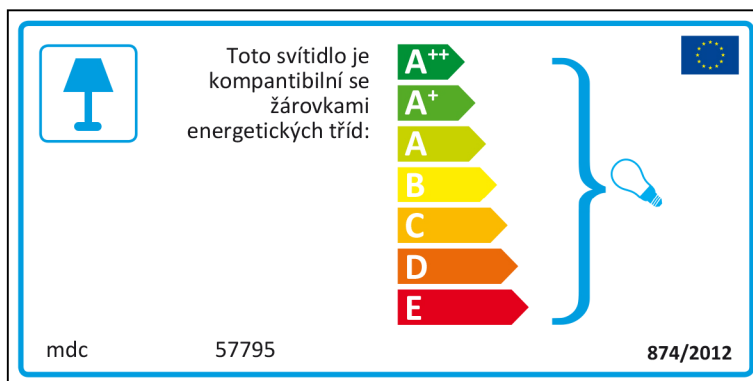

ENERGY LABEL

ISSUE NUMBER 1

Bulgarian

Czech

Danish

German

Greek

English

 This luminaire is compatible with bulbs of the energy classes:

A⁺⁺
A⁺
A
B
C
D
E

mdc 57795  874/2012

mdc 57795

 This luminaire is compatible with bulbs of the energy classes:

A⁺⁺
A⁺
A
B
C
D
E

874/2012 

Spanish

 Esta luminaria es compatible con bombillas de las clases energéticas:

A⁺⁺
A⁺
A
B
C
D
E

mdc 57795  874/2012

mdc 57795

 Esta luminaria es compatible con bombillas de las clases energéticas:

A⁺⁺
A⁺
A
B
C
D
E