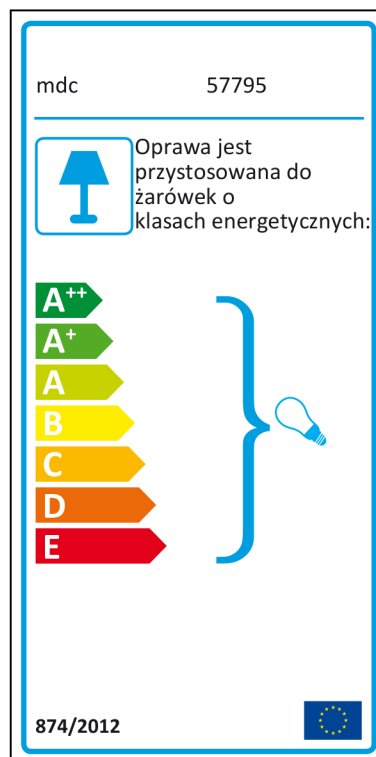

874/2012

Finnish

 Valaisimessa voidaan käyttää seuraaviin energialuokkiin kuuluvia lamppeja:

A⁺⁺
A⁺
A
B
C
D
E

mdc 57795 874/2012 

mdc 57795

 Valaisimessa voidaan käyttää seuraaviin energialuokkiin kuuluvia lamppeja:

A⁺⁺
A⁺
A
B
C
D
E

874/2012

Maltese

Dutch

In deze armatuur passen lampen van energieklassen:

- A⁺⁺
- A⁺
- A
- B
- C
- D
- E

mdc 57795 874/2012

This energy label is for a lamp fixture (armatuur). It features a lamp icon in a blue box on the left. The text 'In deze armatuur passen lampen van energieklassen:' is followed by a vertical list of energy classes: A⁺⁺ (dark green), A⁺ (medium green), A (light green), B (yellow-green), C (yellow), D (orange), and E (red). A large blue bracket on the right groups these classes and points to a small lightbulb icon. The manufacturer 'mdc' and model '57795' are at the bottom left, and the standard '874/2012' is at the bottom right. A small European Union flag is in the top right corner.

mdc 57795

In deze armatuur passen lampen van energieklassen:

- A⁺⁺
- A⁺
- A
- B
- C
- D
- E

874/2012

This energy label is for a lamp fixture (armatuur). It features a lamp icon in a blue box on the left. The text 'In deze armatuur passen lampen van energieklassen:' is followed by a vertical list of energy classes: A⁺⁺ (dark green), A⁺ (medium green), A (light green), B (yellow-green), C (yellow), D (orange), and E (red). A large blue bracket on the right groups these classes and points to a small lightbulb icon. The manufacturer 'mdc' and model '57795' are at the top left. The standard '874/2012' is at the bottom left, and a small European Union flag is in the bottom right corner.

Polish

Portuguese

Romanian

 Acest corp de iluminat este compatibil cu becurile din clasele energetice:

A⁺⁺
A⁺
A
B
C
D
E

mdc 57795 874/2012 

mdc 57795

 Acest corp de iluminat este compatibil cu becurile din clasele energetice: