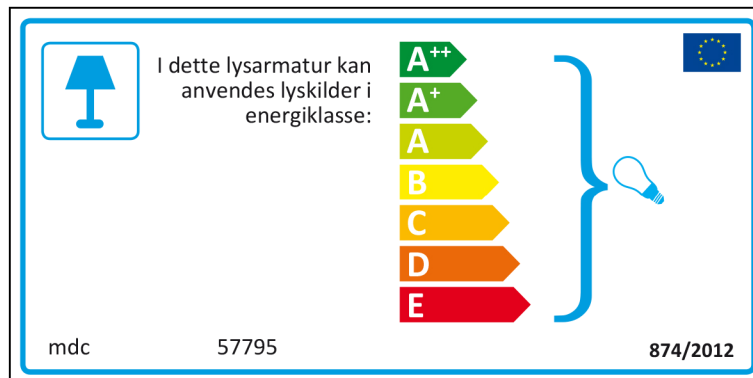

ENERGY LABEL

ISSUE NUMBER 1

Bulgarian

Czech

Danish

German

Greek

English

 This luminaire is compatible with bulbs of the energy classes:

A⁺⁺
A⁺
A
B
C
D
E

mdc 57795  874/2012

mdc 57795

 This luminaire is compatible with bulbs of the energy classes:

A⁺⁺
A⁺
A
B
C
D
E

874/2012 

Spanish

 Esta luminaria es compatible con bombillas de las clases energéticas:

A⁺⁺
A⁺
A
B
C
D
E

mdc 57795  874/2012

mdc 57795

 Esta luminaria es compatible con bombillas de las clases energéticas:

A⁺⁺
A⁺
A
B
C
D
E