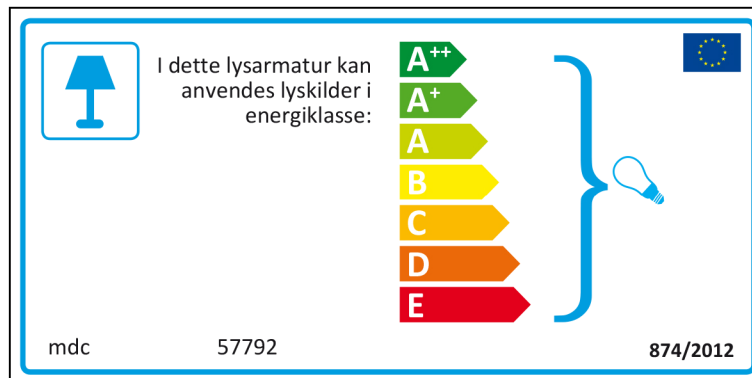

ENERGY LABEL

ISSUE NUMBER 1

Bulgarian

Czech

Danish

German

Greek

English

 This luminaire is compatible with bulbs of the energy classes:

A⁺⁺
A⁺
A
B
C
D
E

mdc 57792  874/2012

mdc 57792

 This luminaire is compatible with bulbs of the energy classes:

A⁺⁺
A⁺
A
B
C
D
E

874/2012 

Spanish

 Esta luminaria es compatible con bombillas de las clases energéticas:

A⁺⁺
A⁺
A
B
C
D
E

mdc 57792 874/2012 

mdc 57792

 Esta luminaria es compatible con bombillas de las clases energéticas:

A⁺⁺
A⁺
A
B
C
D
E