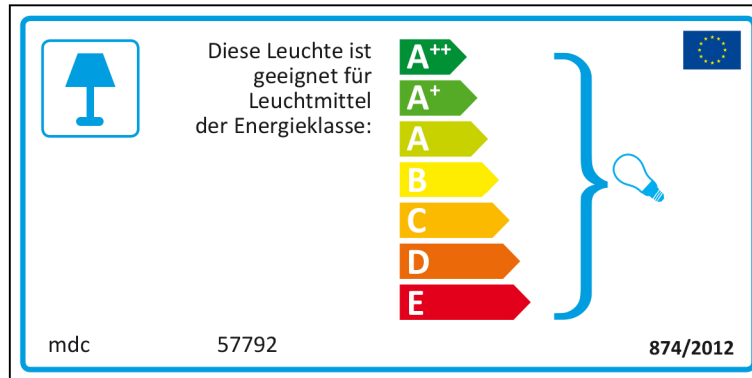

ENERGY LABEL

ISSUE NUMBER 1

Bulgarian

Czech

Danish

German

Greek

English

 This luminaire is compatible with bulbs of the energy classes:

A⁺⁺
A⁺
A
B
C
D
E

mdc 57792  874/2012

mdc 57792

 This luminaire is compatible with bulbs of the energy classes:

A⁺⁺
A⁺
A
B
C
D
E

874/2012 

Spanish

 Esta luminaria es compatible con bombillas de las clases energéticas:

A⁺⁺
A⁺
A
B
C
D
E

mdc 57792 874/2012 

mdc 57792

 Esta luminaria es compatible con bombillas de las clases energéticas:

A⁺⁺
A⁺
A
B
C
D
E