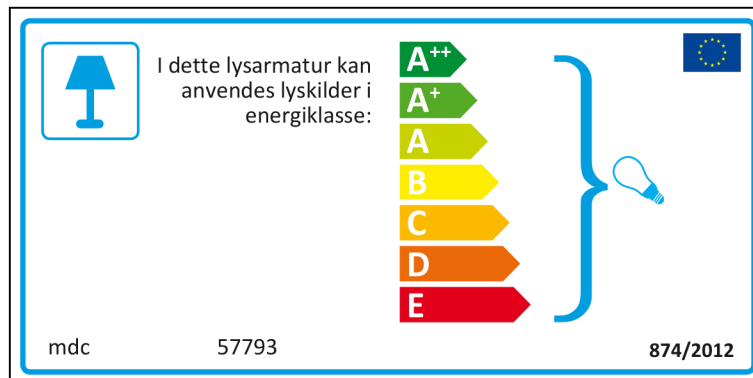

ENERGY LABEL

ISSUE NUMBER 1

Bulgarian

Czech

Danish

German

Greek

English

 This luminaire is compatible with bulbs of the energy classes:

A⁺⁺
A⁺
A
B
C
D
E

mdc 57793  874/2012

mdc 57793

 This luminaire is compatible with bulbs of the energy classes:

A⁺⁺
A⁺
A
B
C
D
E

874/2012 

Spanish