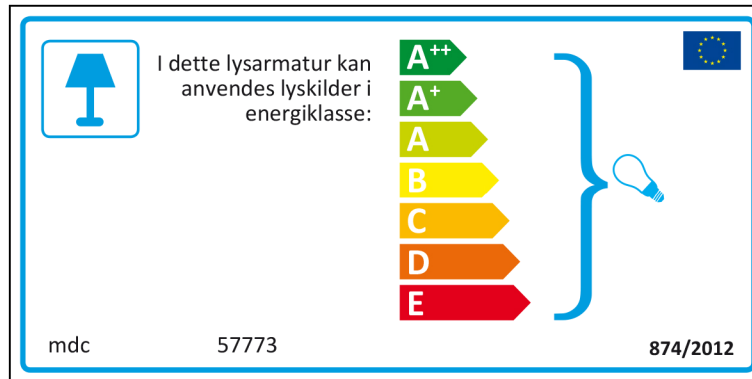

ENERGY LABEL

ISSUE NUMBER 1

Bulgarian

Czech

Danish

German

Greek

English

 This luminaire is compatible with bulbs of the energy classes:

A⁺⁺
A⁺
A
B
C
D
E

mdc 57773 874/2012 

mdc 57773

 This luminaire is compatible with bulbs of the energy classes:

A⁺⁺
A⁺
A
B
C
D
E

874/2012 

Spanish