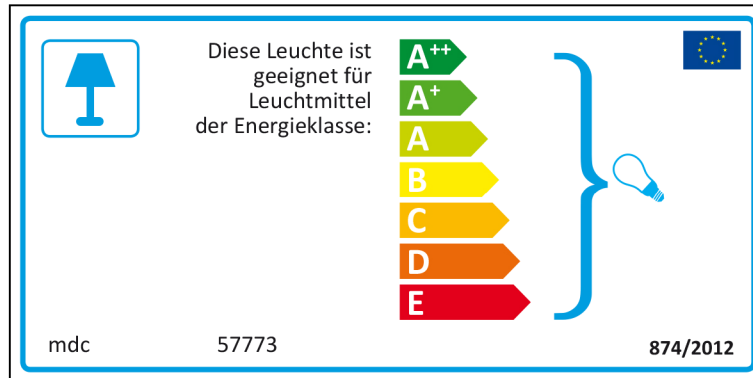

ENERGY LABEL

ISSUE NUMBER 1

Bulgarian

Czech

Danish

German

Greek

English

 This luminaire is compatible with bulbs of the energy classes:

A⁺⁺
A⁺
A
B
C
D
E

mdc 57773 874/2012 

mdc 57773

 This luminaire is compatible with bulbs of the energy classes:

A⁺⁺
A⁺
A
B
C
D
E

874/2012 

Spanish