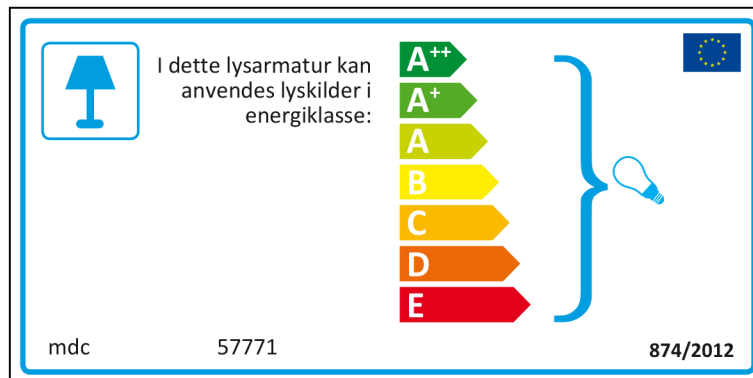

ENERGY LABEL

ISSUE NUMBER 1

Bulgarian

Czech

Danish

German

Greek

English

 This luminaire is compatible with bulbs of the energy classes:

A⁺⁺
A⁺
A
B
C
D
E

mdc 57771  874/2012

mdc 57771

 This luminaire is compatible with bulbs of the energy classes:

A⁺⁺
A⁺
A
B
C
D
E

874/2012 

Spanish