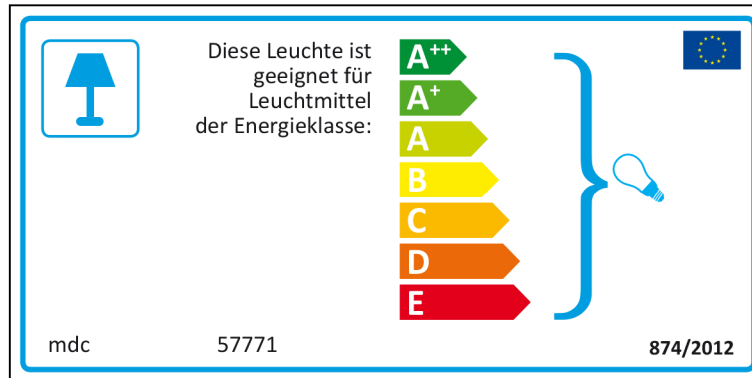

ENERGY LABEL

ISSUE NUMBER 1

Bulgarian

Czech

Danish

German

Greek

English

 This luminaire is compatible with bulbs of the energy classes:

A⁺⁺
A⁺
A
B
C
D
E

mdc 57771  874/2012

mdc 57771

 This luminaire is compatible with bulbs of the energy classes:

A⁺⁺
A⁺
A
B
C
D
E

874/2012 

Spanish

 Esta luminaria es compatible con bombillas de las clases energéticas:

A⁺⁺
A⁺
A
B
C
D
E

mdc 57771  874/2012

mdc 57771

 Esta luminaria es compatible con bombillas de las clases energéticas:

A⁺⁺
A⁺
A
B
C
D
E