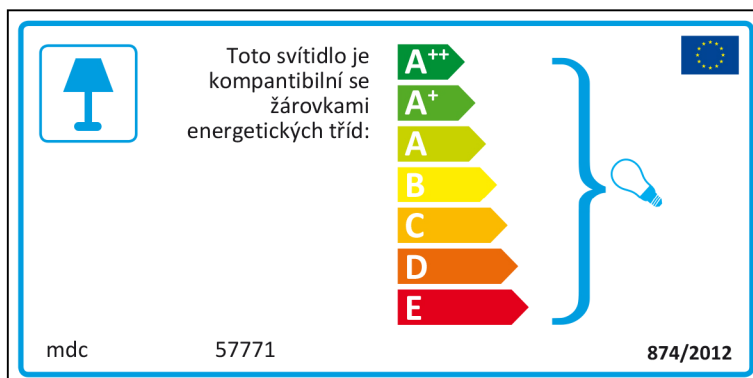

ENERGY LABEL

ISSUE NUMBER 1

Bulgarian

Czech

Danish

German

Greek

English

 This luminaire is compatible with bulbs of the energy classes:

A⁺⁺
A⁺
A
B
C
D
E

mdc 57771  874/2012

mdc 57771

 This luminaire is compatible with bulbs of the energy classes:

A⁺⁺
A⁺
A
B
C
D
E

874/2012 

Spanish