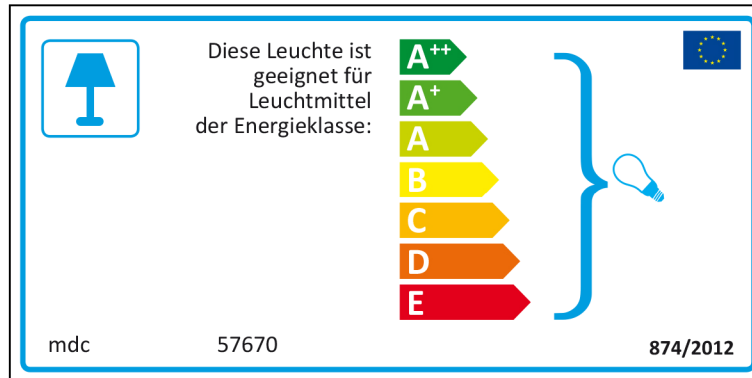

ENERGY LABEL

ISSUE NUMBER 1

Bulgarian

Czech

Danish

German

Greek

English

 This luminaire is compatible with bulbs of the energy classes:

A⁺⁺
A⁺
A
B
C
D
E

mdc 57670 874/2012

mdc 57670

 This luminaire is compatible with bulbs of the energy classes:

A⁺⁺
A⁺
A
B
C
D
E

874/2012

Spanish

 Esta luminaria es compatible con bombillas de las clases energéticas:

A⁺⁺
A⁺
A
B
C
D
E

mdc 57670  874/2012

mdc 57670

 Esta luminaria es compatible con bombillas de las clases energéticas:

A⁺⁺
A⁺
A
B
C
D
E