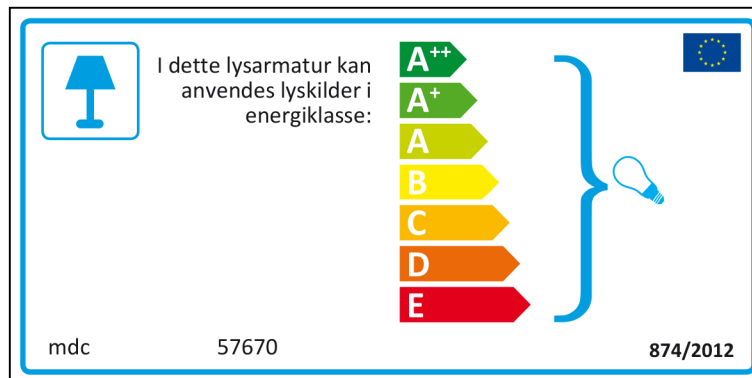

ENERGY LABEL

ISSUE NUMBER 1

Bulgarian

Czech

Danish

German

Greek

English

 This luminaire is compatible with bulbs of the energy classes:

A⁺⁺
A⁺
A
B
C
D
E

mdc 57670 874/2012

mdc 57670

 This luminaire is compatible with bulbs of the energy classes:

A⁺⁺
A⁺
A
B
C
D
E

874/2012

Spanish