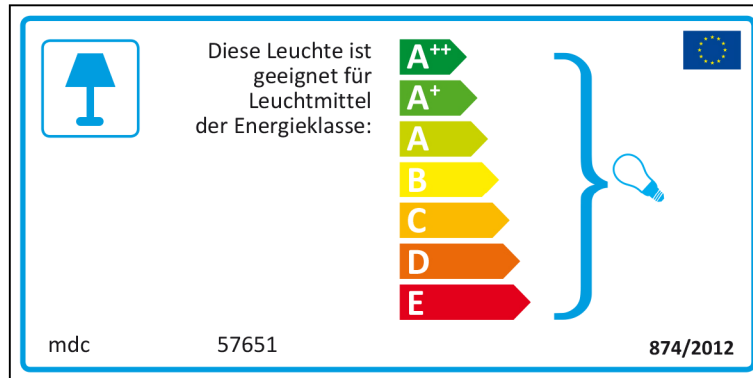

ENERGY LABEL

ISSUE NUMBER 1

Bulgarian

Czech

Danish

German

Greek

English

 This luminaire is compatible with bulbs of the energy classes:

A⁺⁺
A⁺
A
B
C
D
E

mdc 57651 874/2012

mdc 57651

 This luminaire is compatible with bulbs of the energy classes:

A⁺⁺
A⁺
A
B
C
D
E

874/2012

Spanish