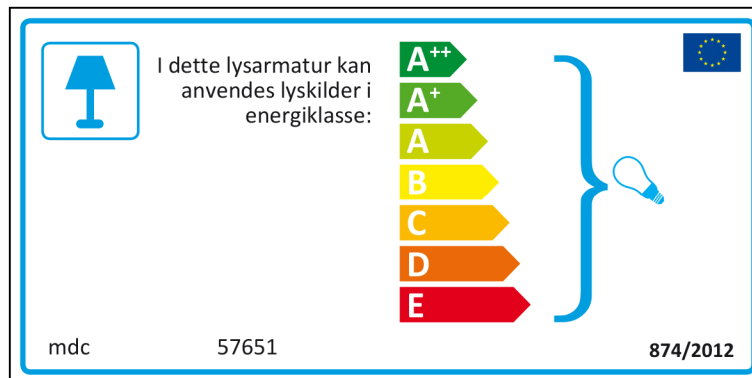

ENERGY LABEL

ISSUE NUMBER 1

Bulgarian

Czech

Danish

German

Greek

English

 This luminaire is compatible with bulbs of the energy classes:

A⁺⁺
A⁺
A
B
C
D
E

mdc 57651 874/2012

mdc 57651

 This luminaire is compatible with bulbs of the energy classes:

A⁺⁺
A⁺
A
B
C
D
E

874/2012

Spanish