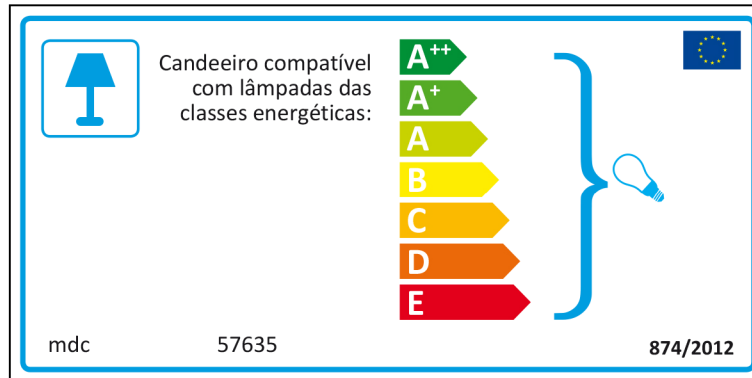

Portuguese