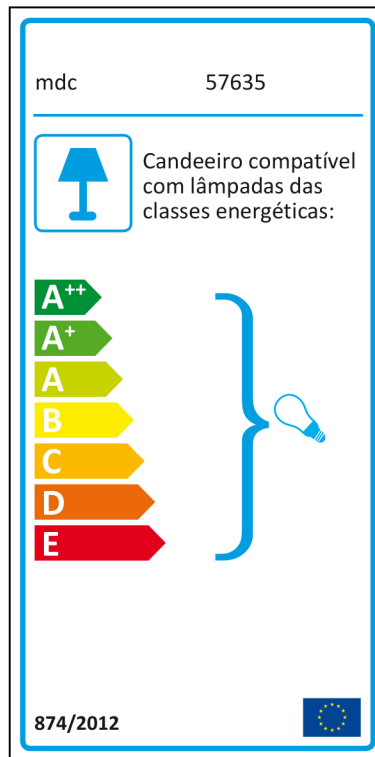

Portuguese