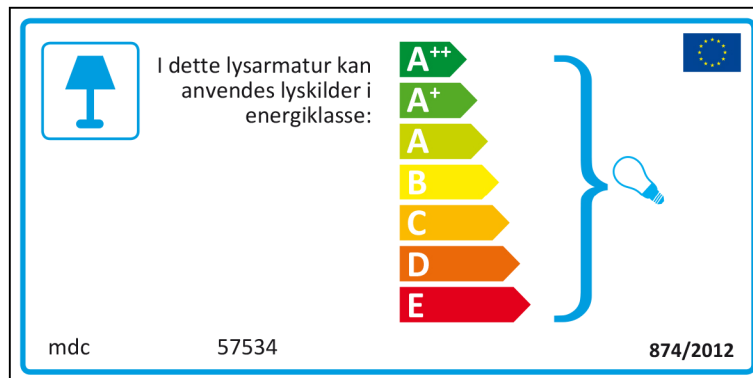

ENERGY LABEL

ISSUE NUMBER 1

Bulgarian

Czech

Danish

German

Greek

English

 This luminaire is compatible with bulbs of the energy classes:

A⁺⁺
A⁺
A
B
C
D
E

mdc 57534  874/2012

mdc 57534

 This luminaire is compatible with bulbs of the energy classes:

A⁺⁺
A⁺
A
B
C
D
E

874/2012 

Spanish