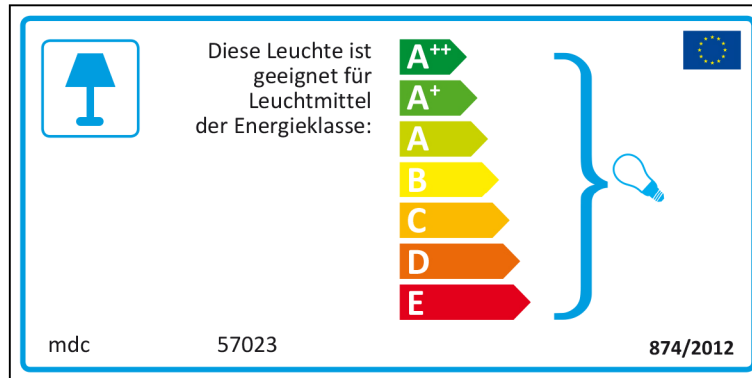

ENERGY LABEL

ISSUE NUMBER 1

Bulgarian

Czech

Danish

German

Greek

English

 This luminaire is compatible with bulbs of the energy classes:

A⁺⁺
A⁺
A
B
C
D
E

mdc 57023 874/2012

mdc 57023

 This luminaire is compatible with bulbs of the energy classes:

A⁺⁺
A⁺
A
B
C
D
E

874/2012

Spanish

- A⁺⁺
- A⁺
- A
- B
- C
- D
- E

mdc 57023 874/2012

This energy label is for a lamp fixture (armatuur). It features a lamp icon in a blue box on the left. The text 'In deze armatuur passen lampen van energieklassen:' is followed by a vertical list of energy classes from A⁺⁺ (dark green) to E (red). A large blue bracket on the right groups these classes and points to a small lightbulb icon. The manufacturer 'mdc' and model '57023' are at the bottom left, and the standard '874/2012' is at the bottom right. A small European Union flag is in the top right corner.