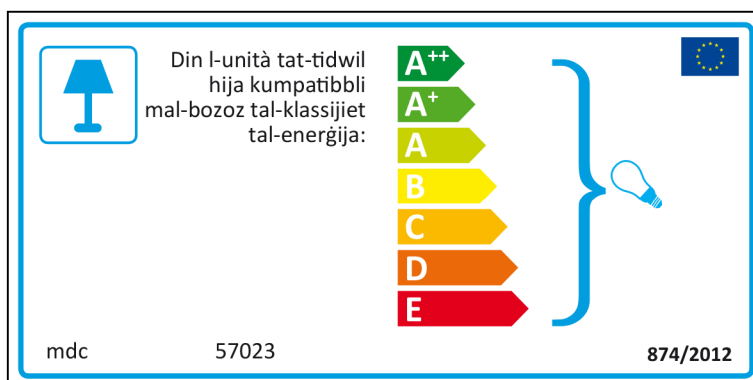

A⁺⁺
A⁺
A
B
C
D
E

874/2012 

Hungarian

A lámpatest a következő energiasztályú égőkkel tud működni:

A++
A+
A
B
C
D
E

mdc 57023 874/2012

mdc 57023

A lámpatest a következő energiasztályú égőkkel tud működni:

A++
A+
A
B
C
D
E

874/2012

Italian

Lithuanian

Latvian

Maltese

Dutch

In deze armatuur passen lampen van energieklassen:

- A⁺⁺
- A⁺
- A
- B
- C
- D
- E

mdc 57023 874/2012

This energy label is for a lamp fixture (armatuur). It features a lamp icon in a blue box on the left. The text 'In deze armatuur passen lampen van energieklassen:' is followed by a vertical list of energy classes from A⁺⁺ (dark green) to E (red). A large blue bracket on the right groups these classes and points to a small lightbulb icon. The manufacturer 'mdc' and model '57023' are at the bottom left, and the standard '874/2012' is at the bottom right. A small European Union flag is in the top right corner.

mdc 57023

In deze armatuur passen lampen van energieklassen:

- A⁺⁺
- A⁺
- A
- B
- C
- D
- E

874/2012

This energy label is for a lamp fixture (armatuur). It features a lamp icon in a blue box on the left. The text 'In deze armatuur passen lampen van energieklassen:' is followed by a vertical list of energy classes from A⁺⁺ (dark green) to E (red). A large blue bracket on the right groups these classes and points to a small lightbulb icon. The manufacturer 'mdc' and model '57023' are at the top left. The standard '874/2012' is at the bottom left, and a small European Union flag is in the bottom right corner.