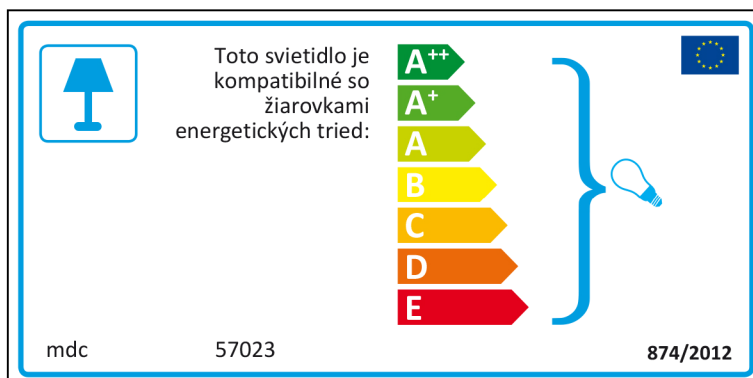

- A⁺⁺
- A⁺
- A
- B
- C
- D
- E

mdc 57023 874/2012

This energy label is for a lamp fixture (armatuur). It features a lamp icon in a blue box on the left. The text 'In deze armatuur passen lampen van energieklassen:' is followed by a vertical list of energy classes from A⁺⁺ (dark green) to E (red). A large blue bracket on the right groups these classes and points to a small lightbulb icon. The manufacturer 'mdc' and model '57023' are at the bottom left, and the standard '874/2012' is at the bottom right. A small European Union flag is in the top right corner.

mdc 57023

In deze armatuur passen lampen van energieklassen:

- A⁺⁺
- A⁺
- A
- B
- C
- D
- E

874/2012

This energy label is for a lamp fixture (armatuur). It features a lamp icon in a blue box on the left. The text 'In deze armatuur passen lampen van energieklassen:' is followed by a vertical list of energy classes from A⁺⁺ (dark green) to E (red). A large blue bracket on the right groups these classes and points to a small lightbulb icon. The manufacturer 'mdc' and model '57023' are at the top left. The standard '874/2012' is at the bottom left, and a small European Union flag is in the bottom right corner.

Polish

Portuguese

Romanian

 Acest corp de iluminat este compatibil cu becurile din clasele energetice:

A⁺⁺
A⁺
A
B
C
D
E

mdc 57023 874/2012 

mdc 57023

 Acest corp de iluminat este compatibil cu becurile din clasele energetice:

A⁺⁺
A⁺
A
B
C
D
E

874/2012 

Slovak

Slovenian

 Ta svetilka je združljiva s sijalkami naslednjih energijskih razredov:

A⁺⁺
A⁺
A
B
C
D
E

mdc 57023 874/2012

mdc 57023