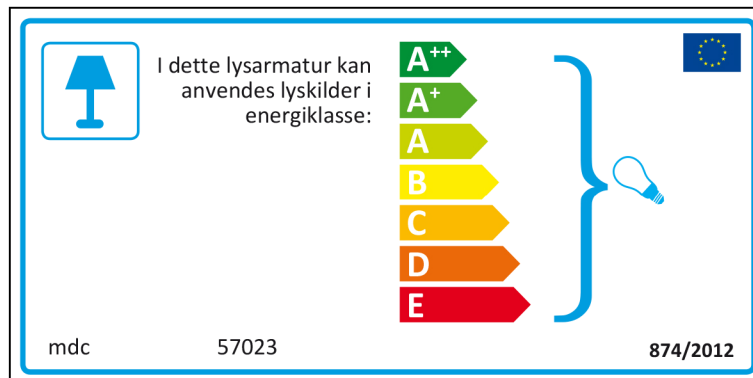

ENERGY LABEL

ISSUE NUMBER 1

Bulgarian

Czech

Danish

German

Greek

English

 This luminaire is compatible with bulbs of the energy classes:

A⁺⁺
A⁺
A
B
C
D
E

mdc 57023 874/2012

mdc 57023

 This luminaire is compatible with bulbs of the energy classes:

A⁺⁺
A⁺
A
B
C
D
E

874/2012

Spanish