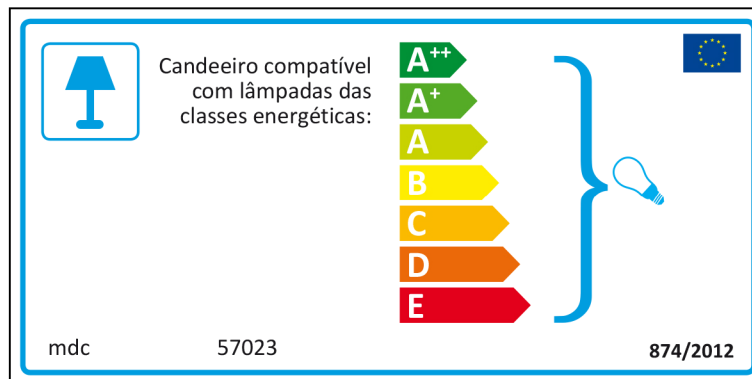

- A⁺⁺
- A⁺
- A
- B
- C
- D
- E

mdc 57023 874/2012

This energy label is for a lamp fixture (armatuur). It features a lamp icon in a blue box on the left. The text 'In deze armatuur passen lampen van energieklassen:' is followed by a vertical list of energy classes from A⁺⁺ (dark green) to E (red). A large blue bracket on the right groups these classes and points to a small lightbulb icon. The manufacturer 'mdc' and model '57023' are at the bottom left, and the standard '874/2012' is at the bottom right. A small European Union flag is in the top right corner.

mdc 57023

In deze armatuur passen lampen van energieklassen:

- A⁺⁺
- A⁺
- A
- B
- C
- D
- E

874/2012

This energy label is for a lamp fixture (armatuur). It features a lamp icon in a blue box on the left. The text 'In deze armatuur passen lampen van energieklassen:' is followed by a vertical list of energy classes from A⁺⁺ (dark green) to E (red). A large blue bracket on the right groups these classes and points to a small lightbulb icon. The manufacturer 'mdc' and model '57023' are at the top left. The standard '874/2012' is at the bottom left, and a small European Union flag is in the bottom right corner.

Polish

Portuguese

Romanian

 Acest corp de iluminat este compatibil cu becurile din clasele energetice:

A⁺⁺
A⁺
A
B
C
D
E

mdc 57023 874/2012 

mdc 57023

 Acest corp de iluminat este compatibil cu becurile din clasele energetice: