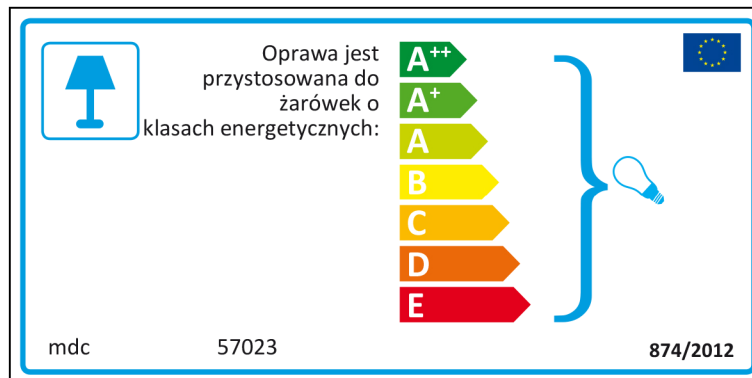

- A⁺⁺
- A⁺
- A
- B
- C
- D
- E

mdc 57023 874/2012

This energy label is for a lamp fixture (armatuur). It features a lamp icon in a blue box on the left. The text 'In deze armatuur passen lampen van energieklassen:' is followed by a vertical list of energy classes from A⁺⁺ (dark green) to E (red). A large blue bracket on the right groups these classes and points to a small lightbulb icon. The manufacturer 'mdc' and model '57023' are at the bottom left, and the standard '874/2012' is at the bottom right. A small European Union flag is in the top right corner.

mdc 57023

In deze armatuur passen lampen van energieklassen:

- A⁺⁺
- A⁺
- A
- B
- C
- D
- E

874/2012

This energy label is for a lamp fixture (armatuur). It features a lamp icon in a blue box on the left. The text 'In deze armatuur passen lampen van energieklassen:' is followed by a vertical list of energy classes from A⁺⁺ (dark green) to E (red). A large blue bracket on the right groups these classes and points to a small lightbulb icon. The manufacturer 'mdc' and model '57023' are at the top left. The standard '874/2012' is at the bottom left, and a small European Union flag is in the bottom right corner.

Polish

Portuguese

Romanian

 Acest corp de iluminat este compatibil cu becurile din clasele energetice:

A⁺⁺
A⁺
A
B
C
D
E

mdc 57023 874/2012 

mdc 57023

 Acest corp de iluminat este compatibil cu becurile din clasele energetice: