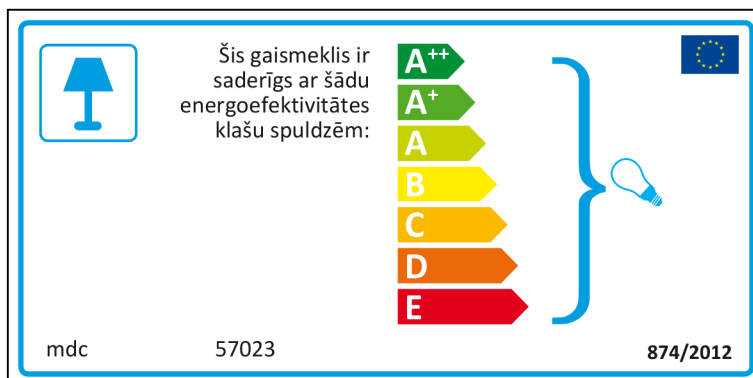

A++
A+
A
B
C
D
E

874/2012

Italian

Lithuanian

Latvian

Maltese

Dutch

In deze armatuur passen lampen van energieklassen:

- A⁺⁺
- A⁺
- A
- B
- C
- D
- E

mdc 57023 874/2012

This energy label is for a lamp fixture (armatuur). It features a lamp icon in a blue box on the left. The text 'In deze armatuur passen lampen van energieklassen:' is followed by a vertical list of energy classes from A⁺⁺ (dark green) to E (red). A large blue bracket on the right groups these classes and points to a small lightbulb icon. The manufacturer 'mdc' and model '57023' are at the bottom left, and the standard '874/2012' is at the bottom right. A small European Union flag is in the top right corner.

mdc 57023

In deze armatuur passen lampen van energieklassen:

- A⁺⁺
- A⁺
- A
- B
- C
- D
- E

874/2012

This energy label is for a lamp fixture (armatuur). It features a lamp icon in a blue box on the left. The text 'In deze armatuur passen lampen van energieklassen:' is followed by a vertical list of energy classes from A⁺⁺ (dark green) to E (red). A large blue bracket on the right groups these classes and points to a small lightbulb icon. The manufacturer 'mdc' and model '57023' are at the top left. The standard '874/2012' is at the bottom left, and a small European Union flag is in the bottom right corner.