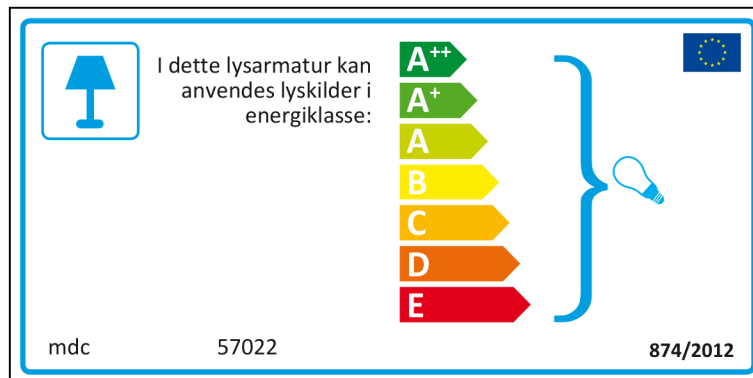

ENERGY LABEL

ISSUE NUMBER 1

Bulgarian

Czech

Danish

German

Greek

English

 This luminaire is compatible with bulbs of the energy classes:

A⁺⁺
A⁺
A
B
C
D
E

mdc 57022 874/2012 

mdc 57022

 This luminaire is compatible with bulbs of the energy classes:

A⁺⁺
A⁺
A
B
C
D
E

874/2012 

Spanish