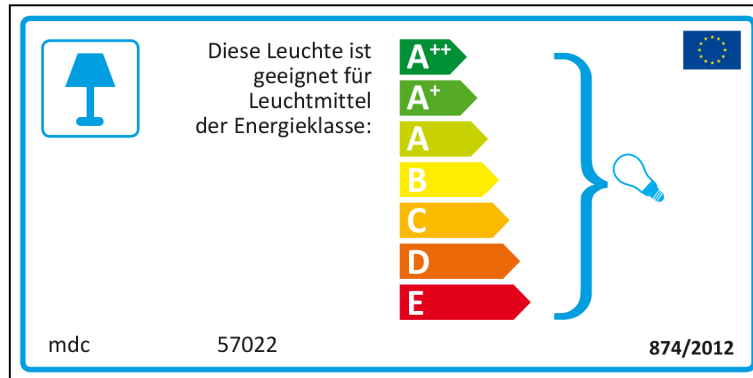

ENERGY LABEL

ISSUE NUMBER 1

Bulgarian

Czech

Danish

German

Greek

English

 This luminaire is compatible with bulbs of the energy classes:

A⁺⁺
A⁺
A
B
C
D
E

mdc 57022 874/2012 

mdc 57022

 This luminaire is compatible with bulbs of the energy classes:

A⁺⁺
A⁺
A
B
C
D
E

874/2012 

Spanish

 Esta luminaria es compatible con bombillas de las clases energéticas:

A⁺⁺
A⁺
A
B
C
D
E

mdc 57022  874/2012

mdc 57022

 Esta luminaria es compatible con bombillas de las clases energéticas:

A⁺⁺
A⁺
A
B
C
D
E