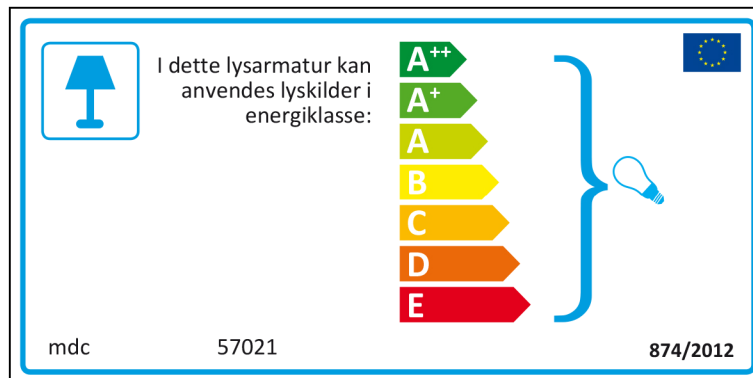

ENERGY LABEL

ISSUE NUMBER 1

Bulgarian

Czech

Danish

German

Greek

English

 This luminaire is compatible with bulbs of the energy classes:

A⁺⁺
A⁺
A
B
C
D
E

mdc 57021  874/2012

mdc 57021

 This luminaire is compatible with bulbs of the energy classes:

A⁺⁺
A⁺
A
B
C
D
E

874/2012 

Spanish