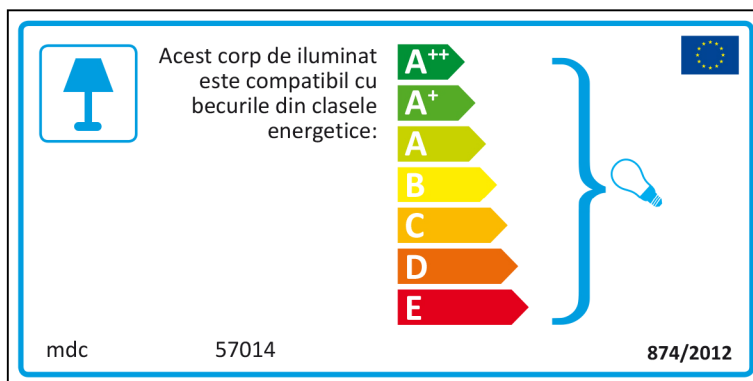

This energy label is for a lamp fixture (armatuur). It features a lamp icon in a blue box on the left. The text 'In deze armatuur passen lampen van energieklassen:' is followed by a vertical list of energy classes from A⁺⁺ (dark green) to E (red), each with a corresponding arrow-shaped background. A large blue bracket on the right groups these classes and points to a small lightbulb icon. The manufacturer 'mdc' and model '57014' are at the bottom left, and the standard '874/2012' and the European Union flag are at the bottom right.

mdc 57014

In deze armatuur passen lampen van energieklassen:

- A⁺⁺
- A⁺
- A
- B
- C
- D
- E

874/2012

This energy label is for a lamp fixture (armatuur). It features a lamp icon in a blue box on the left. The text 'In deze armatuur passen lampen van energieklassen:' is followed by a vertical list of energy classes from A⁺⁺ (dark green) to E (red), each with a corresponding arrow-shaped background. A large blue bracket on the right groups these classes and points to a small lightbulb icon. The manufacturer 'mdc' and model '57014' are at the top left, and the standard '874/2012' and the European Union flag are at the bottom right.

Polish

Portuguese

 Candeeiro compatível com lâmpadas das classes energéticas:

A++
A+
A
B
C
D
E

mdc 57014 874/2012 

mdc 57014

 Candeeiro compatível com lâmpadas das classes energéticas:

A++
A+
A
B
C
D
E

874/2012 

Romanian

Slovak

Slovenian

 Ta svetilka je združljiva s sijalkami naslednjih energijskih razredov:

A⁺⁺
A⁺
A
B
C
D
E

mdc 57014 874/2012

mdc 57014