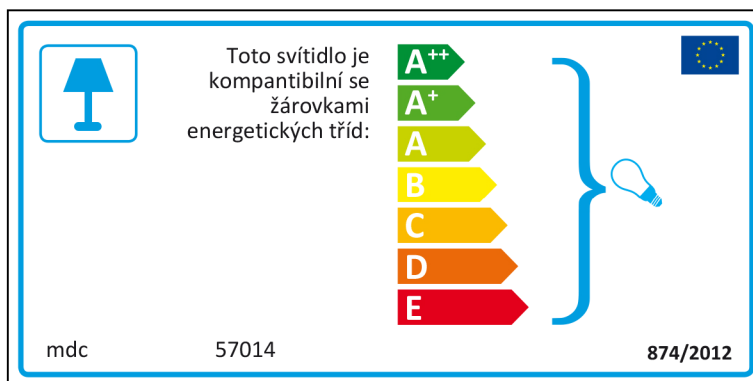

ENERGY LABEL

ISSUE NUMBER 1

Bulgarian

Czech

Danish

German

Greek

English

 This luminaire is compatible with bulbs of the energy classes:

A⁺⁺
A⁺
A
B
C
D
E

mdc 57014 874/2012

mdc 57014

 This luminaire is compatible with bulbs of the energy classes:

A⁺⁺
A⁺
A
B
C
D
E

874/2012

Spanish