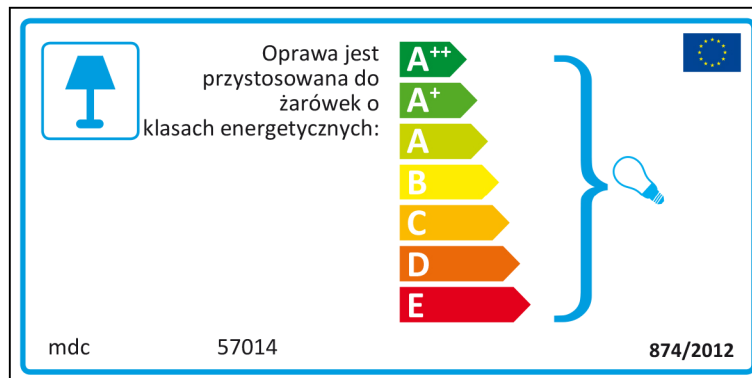

mdc 57014

 Din l-unità tat-tidwil
hija kumpatibbli
mal-bozoz tal-klassijiet
tal-enerġija:

A⁺⁺
A⁺
A
B
C
D
E

874/2012

Dutch

In deze armatuur passen lampen van energieklassen:

- A⁺⁺
- A⁺
- A
- B
- C
- D
- E

mdc 57014 874/2012

This energy label is for a lamp fixture (armatuur). It features a lamp icon in a blue box on the left. The text 'In deze armatuur passen lampen van energieklassen:' is followed by a vertical list of energy classes from A⁺⁺ (dark green) to E (red), each with a corresponding arrow-shaped background. A large blue bracket on the right groups these classes and points to a small lightbulb icon. The manufacturer 'mdc' and model '57014' are at the bottom left, and the standard '874/2012' and the European Union flag are at the bottom right.

mdc 57014

In deze armatuur passen lampen van energieklassen:

- A⁺⁺
- A⁺
- A
- B
- C
- D
- E

874/2012

This energy label is for a lamp fixture (armatuur). It features a lamp icon in a blue box on the left. The text 'In deze armatuur passen lampen van energieklassen:' is followed by a vertical list of energy classes from A⁺⁺ (dark green) to E (red), each with a corresponding arrow-shaped background. A large blue bracket on the right groups these classes and points to a small lightbulb icon. The manufacturer 'mdc' and model '57014' are at the top left, and the standard '874/2012' and the European Union flag are at the bottom right.

Polish

Portuguese

 Candeeiro compatível com lâmpadas das classes energéticas:

A++
A+
A
B
C
D
E

mdc 57014 874/2012 

mdc 57014

 Candeeiro compatível com lâmpadas das classes energéticas:

A++
A+
A
B
C
D
E