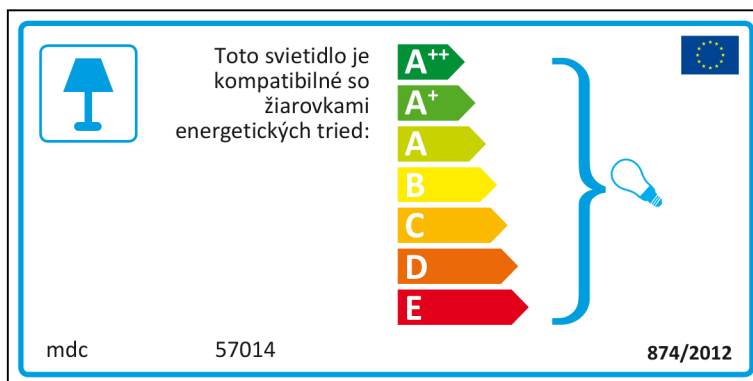

This energy label is for a lamp fixture (armatuur). It features a lamp icon in a blue box on the left. The text 'In deze armatuur passen lampen van energieklassen:' is followed by a vertical list of energy classes from A⁺⁺ (dark green) to E (red), each with a corresponding arrow-shaped background. A large blue bracket on the right groups these classes and points to a small lightbulb icon. The manufacturer 'mdc' and model '57014' are at the bottom left, and the standard '874/2012' and the European Union flag are at the bottom right.

mdc 57014

In deze armatuur passen lampen van energieklassen:

- A⁺⁺
- A⁺
- A
- B
- C
- D
- E

874/2012

This energy label is for a lamp fixture (armatuur). It features a lamp icon in a blue box on the left. The text 'In deze armatuur passen lampen van energieklassen:' is followed by a vertical list of energy classes from A⁺⁺ (dark green) to E (red), each with a corresponding arrow-shaped background. A large blue bracket on the right groups these classes and points to a small lightbulb icon. The manufacturer 'mdc' and model '57014' are at the top left, and the standard '874/2012' and the European Union flag are at the bottom right.

Polish

Portuguese

 Candeeiro compatível com lâmpadas das classes energéticas:

A++
A+
A
B
C
D
E

mdc 57014 874/2012 

mdc 57014

 Candeeiro compatível com lâmpadas das classes energéticas:

A++
A+
A
B
C
D
E

874/2012 

Romanian

Slovak

Slovenian

 Ta svetilka je združljiva s sijalkami naslednjih energijskih razredov:

A⁺⁺
A⁺
A
B
C
D
E

mdc 57014 874/2012

mdc 57014