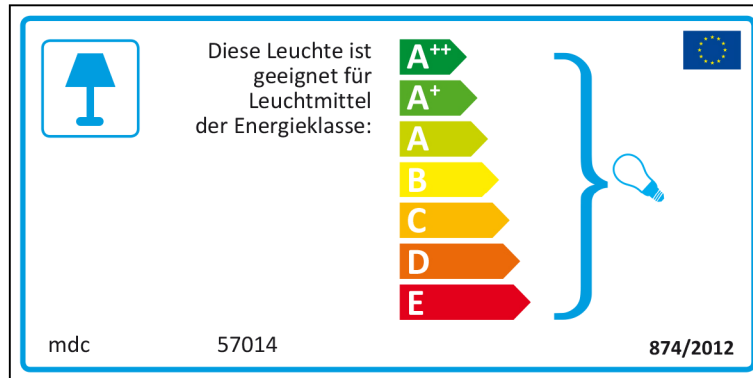

ENERGY LABEL

ISSUE NUMBER 1

Bulgarian

Czech

Danish

German

Greek

English

 This luminaire is compatible with bulbs of the energy classes:

A⁺⁺
A⁺
A
B
C
D
E

mdc 57014 874/2012

mdc 57014

 This luminaire is compatible with bulbs of the energy classes:

A⁺⁺
A⁺
A
B
C
D
E

874/2012

Spanish