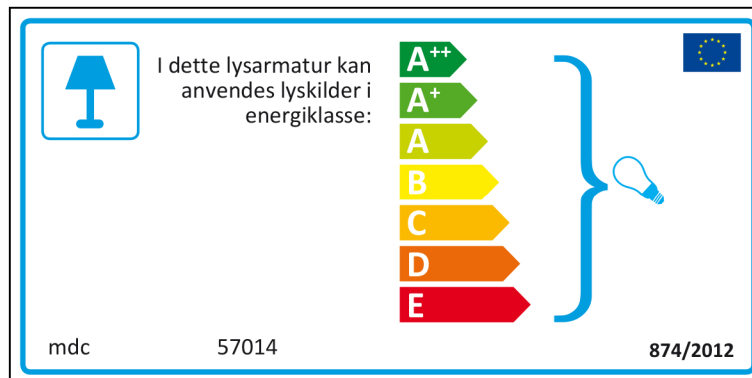

ENERGY LABEL

ISSUE NUMBER 1

Bulgarian

Czech

Danish

German

Greek

English

 This luminaire is compatible with bulbs of the energy classes:

A⁺⁺
A⁺
A
B
C
D
E

mdc 57014 874/2012

mdc 57014

 This luminaire is compatible with bulbs of the energy classes:

A⁺⁺
A⁺
A
B
C
D
E

874/2012

Spanish