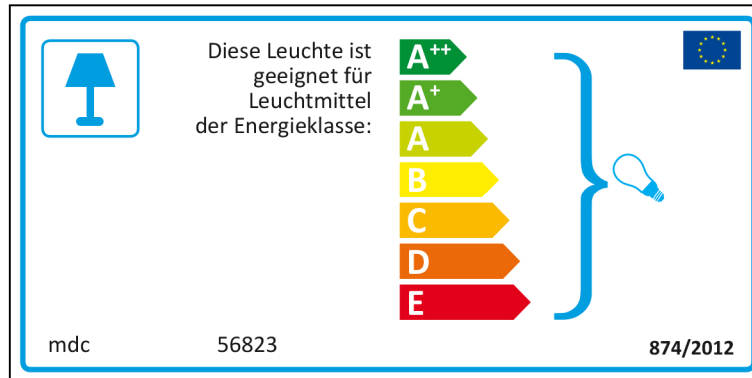

ENERGY LABEL

ISSUE NUMBER 1

Bulgarian

Czech

Danish

German

Greek

English

Spanish

Estonian

 Sellesse valgustisse saab panna järgmiste energiklasside lampe:

A⁺⁺
A⁺
A
B
C
D
E

mdc 56823 874/2012 

mdc 56823

 Sellesse valgustisse saab panna järgmiste energiklasside lampe:

A⁺⁺
A⁺
A
B
C
D
E

This energy label is for a lamp fixture. It features a blue lamp icon in a square box on the left. The text 'In deze armatuur passen lampen van energieklassen:' is positioned to the right of the icon. Below this text is a vertical stack of seven colored arrows pointing to the right, labeled A⁺⁺ (dark green), A⁺ (medium green), A (light green), B (yellow), C (orange), D (red-orange), and E (red). A large blue bracket on the right side of these arrows encompasses all seven classes, with a small lightbulb icon at the end of the bracket. The manufacturer code 'mdc' and model number '56823' are located at the bottom left, and the regulatory reference '874/2012' is at the bottom right. A small European Union flag is in the top right corner.