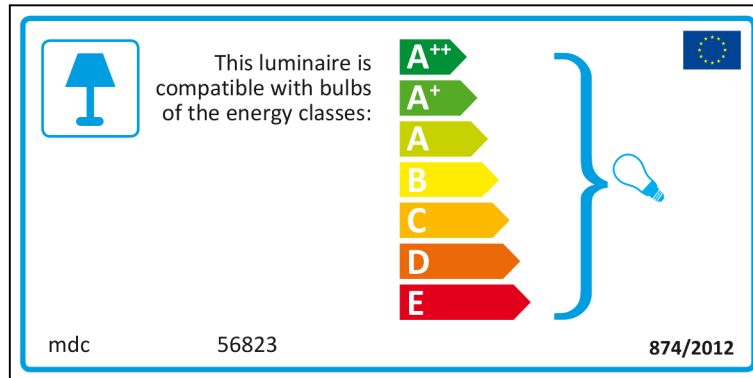

Spanish

Estonian

 Sellesse valgustisse saab panna järgmiste energiklasside lampe:

A⁺⁺
A⁺
A
B
C
D
E

mdc 56823 874/2012 

mdc 56823

 Sellesse valgustisse saab panna järgmiste energiklasside lampe:

A⁺⁺
A⁺
A
B
C
D
E

This energy label is for a lamp fixture. It features a blue lamp icon in a square box on the left. The text 'In deze armatuur passen lampen van energieklassen:' is positioned to the right of the icon. Below this text is a vertical stack of seven colored arrows pointing to the right, labeled A⁺⁺ (dark green), A⁺ (medium green), A (light green), B (yellow), C (orange), D (red-orange), and E (red). A large blue bracket on the right side of these arrows encompasses all seven classes, with a small lightbulb icon at the end of the bracket. The manufacturer code 'mdc' and model number '56823' are located at the bottom left, and the regulatory reference '874/2012' is at the bottom right. A small European Union flag is in the top right corner.