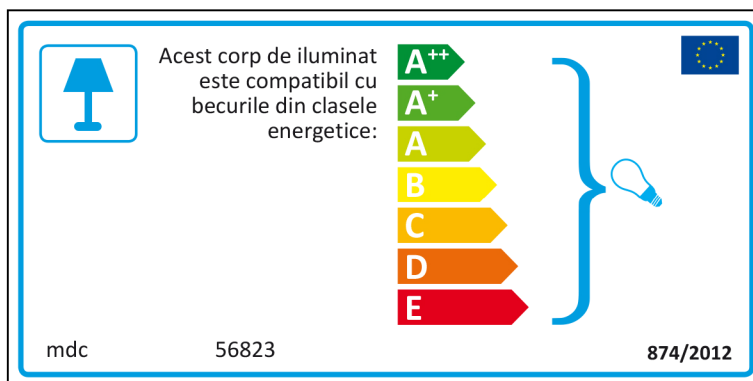

This energy label is for a lamp fixture. It features a blue lamp icon in a square box on the left. The text 'In deze armatuur passen lampen van energieklassen:' is positioned to the right of the icon. Below this text is a vertical stack of seven colored arrows pointing to the right, labeled A⁺⁺ (dark green), A⁺ (medium green), A (light green), B (yellow), C (orange), D (red-orange), and E (red). A large blue bracket on the right side of these arrows encompasses all seven classes, with a small lightbulb icon at the end of the bracket. The manufacturer code 'mdc' and model number '56823' are located at the bottom left, and the regulatory reference '874/2012' is at the bottom right. A small European Union flag is in the top right corner.

mdc 56823

In deze armatuur passen lampen van energieklassen:

- A⁺⁺
- A⁺
- A
- B
- C
- D
- E

874/2012

This energy label is for a lamp fixture. It features a blue lamp icon in a square box on the left. The text 'In deze armatuur passen lampen van energieklassen:' is positioned to the right of the icon. Below this text is a vertical stack of seven colored arrows pointing to the right, labeled A⁺⁺ (dark green), A⁺ (medium green), A (light green), B (yellow), C (orange), D (red-orange), and E (red). A large blue bracket on the right side of these arrows encompasses all seven classes, with a small lightbulb icon at the end of the bracket. The manufacturer code 'mdc' and model number '56823' are located at the top left, and the regulatory reference '874/2012' is at the bottom left. A small European Union flag is in the bottom right corner.

Polish

Portuguese

 Candeeiro compatível com lâmpadas das classes energéticas:

A++
A+
A
B
C
D
E

mdc 56823 874/2012

mdc 56823

 Candeeiro compatível com lâmpadas das classes energéticas:

A++
A+
A
B
C
D
E

874/2012

Romanian

Slovak

Slovenian

 Ta svetilka je združljiva s sijalkami naslednjih energijskih razredov:

A⁺⁺
A⁺
A
B
C
D
E

mdc 56823  874/2012

mdc 56823