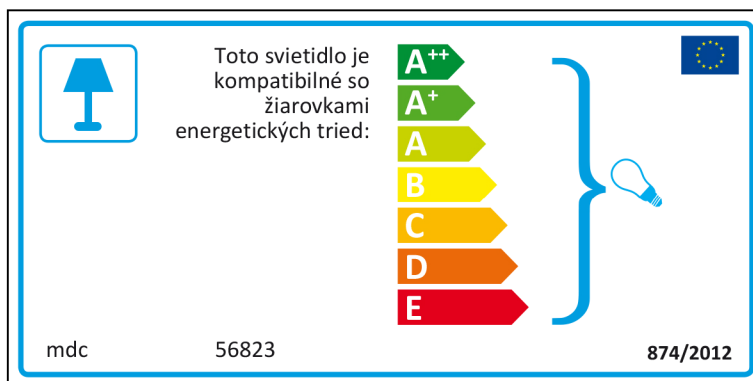

This energy label is for a lamp fixture. It features a blue lamp icon in a square box on the left. The text 'In deze armatuur passen lampen van energieklassen:' is positioned to the right of the icon. Below this text is a vertical stack of seven colored arrows pointing to the right, labeled A⁺⁺ (dark green), A⁺ (medium green), A (light green), B (yellow), C (orange), D (red-orange), and E (red). A large blue bracket on the right side of these arrows encompasses all seven classes, with a small lightbulb icon at the end of the bracket. The manufacturer code 'mdc' and model number '56823' are located at the bottom left, and the regulatory reference '874/2012' is at the bottom right. A small European Union flag is in the top right corner.

mdc 56823

In deze armatuur passen lampen van energieklassen:

- A⁺⁺
- A⁺
- A
- B
- C
- D
- E

874/2012

This energy label is for a lamp fixture. It features a blue lamp icon in a square box on the left. The text 'In deze armatuur passen lampen van energieklassen:' is positioned to the right of the icon. Below this text is a vertical stack of seven colored arrows pointing to the right, labeled A⁺⁺ (dark green), A⁺ (medium green), A (light green), B (yellow), C (orange), D (red-orange), and E (red). A large blue bracket on the right side of these arrows encompasses all seven classes, with a small lightbulb icon at the end of the bracket. The manufacturer code 'mdc' and model number '56823' are located at the top left, and the regulatory reference '874/2012' is at the bottom left. A small European Union flag is in the bottom right corner.

Polish

Portuguese

 Candeeiro compatível com lâmpadas das classes energéticas:

A++
A+
A
B
C
D
E

mdc 56823 874/2012

mdc 56823

 Candeeiro compatível com lâmpadas das classes energéticas:

A++
A+
A
B
C
D
E

874/2012

Romanian

Slovak

Slovenian

 Ta svetilka je združljiva s sijalkami naslednjih energijskih razredov:

A⁺⁺
A⁺
A
B
C
D
E

mdc 56823  874/2012

mdc 56823