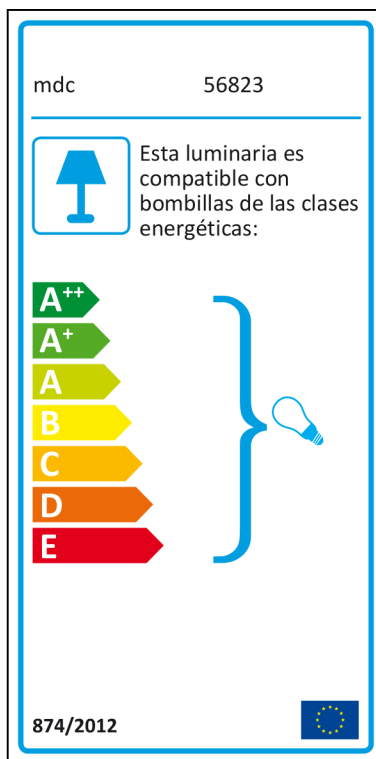

ENERGY LABEL

ISSUE NUMBER 1

Bulgarian

Czech

Danish

German

Greek

English

Spanish

Estonian

 Sellesse valgustisse saab panna järgmiste energiklasside lampe:

A⁺⁺
A⁺
A
B
C
D
E

mdc 56823 874/2012 

mdc 56823

 Sellesse valgustisse saab panna järgmiste energiklasside lampe:

A⁺⁺
A⁺
A
B
C
D
E

This energy label is for a lamp fixture. It features a blue lamp icon in a square box on the left. The text 'In deze armatuur passen lampen van energieklassen:' is positioned to the right of the icon. Below this text is a vertical stack of seven colored arrows pointing to the right, labeled A⁺⁺ (dark green), A⁺ (medium green), A (light green), B (yellow), C (orange), D (red-orange), and E (red). A large blue bracket on the right side of these arrows encompasses all seven classes, with a small lightbulb icon at the end of the bracket. The manufacturer code 'mdc' and model number '56823' are located at the bottom left, and the regulatory reference '874/2012' is at the bottom right. A small European Union flag is in the top right corner.

mdc 56823

In deze armatuur passen lampen van energieklassen:

- A⁺⁺
- A⁺
- A
- B
- C
- D
- E

874/2012

This energy label is for a lamp fixture. It features a blue lamp icon in a square box on the left. The text 'In deze armatuur passen lampen van energieklassen:' is positioned to the right of the icon. Below this text is a vertical stack of seven colored arrows pointing to the right, labeled A⁺⁺ (dark green), A⁺ (medium green), A (light green), B (yellow), C (orange), D (red-orange), and E (red). A large blue bracket on the right side of these arrows encompasses all seven classes, with a small lightbulb icon at the end of the bracket. The manufacturer code 'mdc' and model number '56823' are located at the top left, and the regulatory reference '874/2012' is at the bottom left. A small European Union flag is in the bottom right corner.