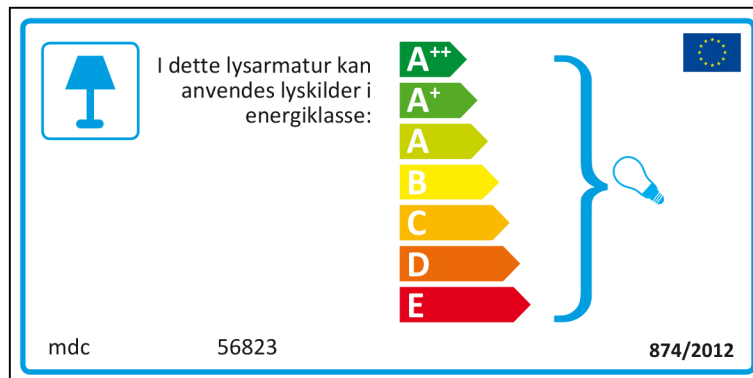

ENERGY LABEL

ISSUE NUMBER 1

Bulgarian

Czech

Danish

German

Greek

English

Spanish

Estonian

 Sellesse valgustisse saab panna järgmiste energiklasside lampe:

A⁺⁺
A⁺
A
B
C
D
E

mdc 56823 874/2012 

mdc 56823

 Sellesse valgustisse saab panna järgmiste energiklasside lampe:

A⁺⁺
A⁺
A
B
C
D
E

This energy label is for a lamp fixture. It features a blue lamp icon in a square box on the left. The text 'In deze armatuur passen lampen van energieklassen:' is positioned to the right of the icon. Below this text is a vertical stack of seven colored arrows pointing to the right, labeled A⁺⁺ (dark green), A⁺ (medium green), A (light green), B (yellow), C (orange), D (red-orange), and E (red). A large blue bracket on the right side of these arrows encompasses all seven classes, with a small lightbulb icon at the end of the bracket. The manufacturer code 'mdc' and model number '56823' are located at the bottom left, and the regulatory reference '874/2012' is at the bottom right. A small European Union flag is in the top right corner.