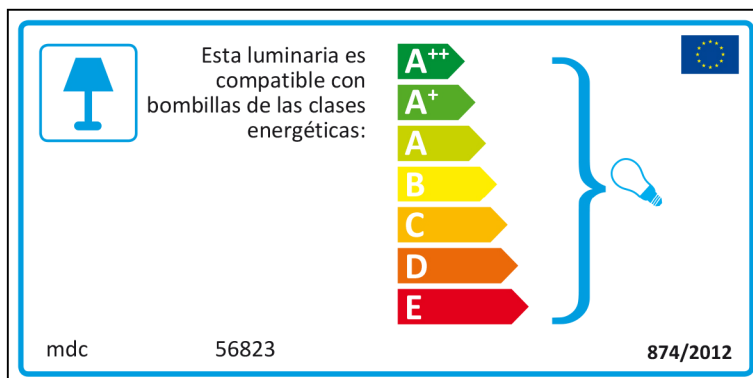

Spanish

Estonian

 Sellesse valgustisse saab panna järgmiste energiklasside lampe:

A⁺⁺
A⁺
A
B
C
D
E

mdc 56823 874/2012 

mdc 56823

 Sellesse valgustisse saab panna järgmiste energiklasside lampe:

A⁺⁺
A⁺
A
B
C
D
E

This energy label is for a lamp fixture. It features a blue lamp icon in a square box on the left. The text 'In deze armatuur passen lampen van energieklassen:' is positioned to the right of the icon. Below this text is a vertical stack of seven colored arrows pointing to the right, labeled A⁺⁺ (dark green), A⁺ (medium green), A (light green), B (yellow), C (orange), D (red-orange), and E (red). A large blue bracket on the right side of these arrows encompasses all seven classes, with a small lightbulb icon at the end of the bracket. The manufacturer code 'mdc' and model number '56823' are located at the bottom left, and the regulatory reference '874/2012' is at the bottom right. A small European Union flag is in the top right corner.