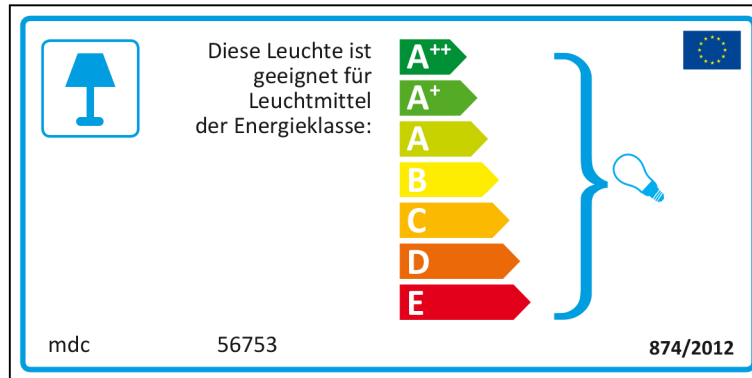

ENERGY LABEL

ISSUE NUMBER 1

Bulgarian

Czech

Danish

German

Greek

English

 This luminaire is compatible with bulbs of the energy classes:

A⁺⁺
A⁺
A
B
C
D
E

mdc 56753  874/2012

mdc 56753

 This luminaire is compatible with bulbs of the energy classes:

A⁺⁺
A⁺
A
B
C
D
E

874/2012 

Spanish