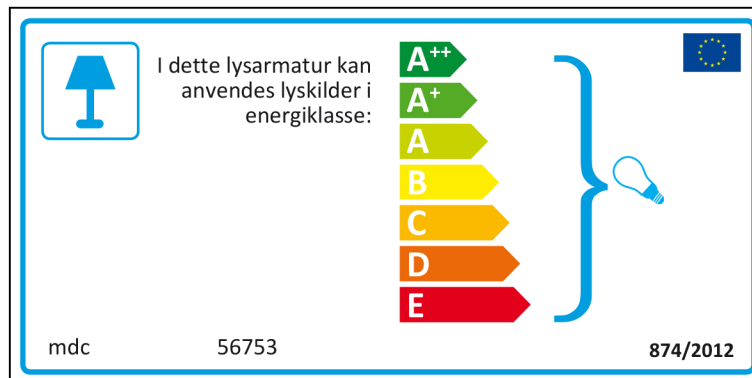

ENERGY LABEL

ISSUE NUMBER 1

Bulgarian

Czech

Danish

German

Greek

English

 This luminaire is compatible with bulbs of the energy classes:

A⁺⁺
A⁺
A
B
C
D
E

mdc 56753  874/2012

mdc 56753

 This luminaire is compatible with bulbs of the energy classes:

A⁺⁺
A⁺
A
B
C
D
E

874/2012 

Spanish