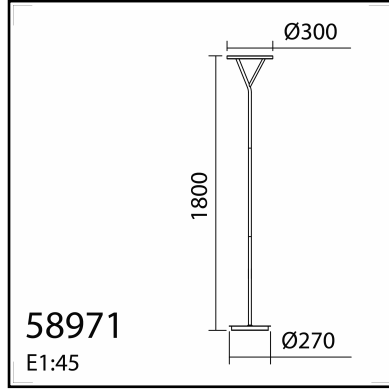

58971  
E1:45

**TECHNICAL DATA 589713602**

LAMP INFO	
Description:	FL PLANA S Matt Nickel 40W dimmable
Mark:	20000 FL Floor Lamp
Reference:	589713602
Range:	58970 PLANA
Code EAN:	8421797897130
Measures (mm):	0270-0270-1800
Weight (kg):	6.80

---

---

---

---

---

58971  
E1:45

**TECHNICAL DATA 589718102**

LAMP INFO	
Description:	FL PLANA S WH 40W dimmable
Mark:	20000 FL Floor Lamp
Reference:	589718102
Range:	58970 PLANA
Code EAN:	8421797897185
Measures (mm):	0270-0270-1800
Weight (kg):	6.80

---

---

---

---

---

**TECHNICAL DATA 589719102**

LAMP INFO	
Description:	FL PLANA S BK 40W dimmable
Mark:	20000 FL Floor Lamp
Reference:	589719102
Range:	58970 PLANA
Code EAN:	8421797897192
Measures (mm):	0270-0270-1800
Weight (kg):	6.80