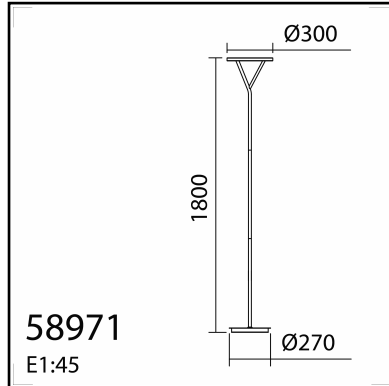

58971  
E1:45

**TECHNICAL DATA 589713602**

LAMP INFO	
Description:	FL PLANA S Matt Nickel 40W dimmable
Mark:	20000 FL Floor Lamp
Reference:	589713602
Range:	58970 PLANA
Code EAN:	8421797897130
Measures (mm):	0270-0270-1800
Weight (kg):	6.80

**PACKAGING DETAILS**

	Individual Box	Outer Box	Master Box
Type:	MDC - BROWN PRINTED		
Units:	1.00	0.00	0.00
Measures:	0350-0350-1030	_____	_____
Gross Weight (kg):	8.20	-	-
CTN 40':	443,00		

**OBSERVATIONS**

---

---

---

---

---

58971  
E1:45

**TECHNICAL DATA 589718102**

LAMP INFO	
Description:	FL PLANA S WH 40W dimmable
Mark:	20000 FL Floor Lamp
Reference:	589718102
Range:	58970 PLANA
Code EAN:	8421797897185
Measures (mm):	0270-0270-1800
Weight (kg):	6.80