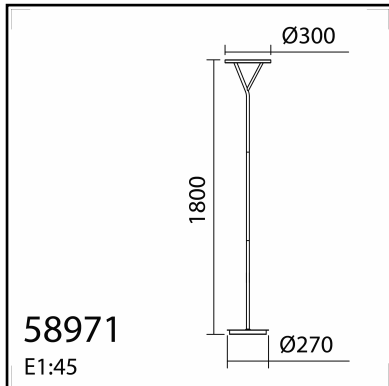

58971  
E1:45

**TECHNICAL DATA 589713602**

LAMP INFO	
Description:	FL PLANA S Matt Nickel 40W dimmable
Mark:	20000 FL Floor Lamp
Reference:	589713602
Range:	58970 PLANA
Code EAN:	8421797897130
Measures (mm):	0270-0270-1800
Weight (kg):	6.80

**PACKAGING DETAILS**

	Individual Box	Outer Box	Master Box
Type:	MDC - BROWN PRINTED		
Units:	1.00	0.00	0.00
Measures:	0350-0350-1030	_____	_____
Gross Weight (kg):	8.20	-	-
CTN 40':	443,00		

**OBSERVATIONS**

---

---

---

---

---

**TECHNICAL DATA 589716102**

LAMP INFO	
Description:	FL PLANA S Mbss 40W dimmable
Mark:	20000 FL Floor Lamp
Reference:	589716102
Range:	58970 PLANA
Code EAN:	8421797897147
Measures (mm):	0270-0270-1800
Weight (kg):	6.80

---

---

---

---

---

58971  
E1:45

**TECHNICAL DATA 589718102**

LAMP INFO	
Description:	FL PLANA S WH 40W dimmable
Mark:	20000 FL Floor Lamp
Reference:	589718102
Range:	58970 PLANA
Code EAN:	8421797897185
Measures (mm):	0270-0270-1800
Weight (kg):	6.80