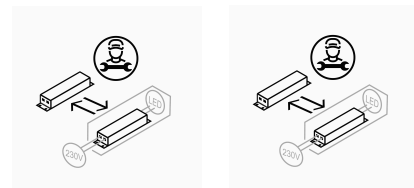

OBSERVATIONS

Modes: 6 / Speed (Rpm): 81 / 99 / 119 / 139 / 159 / 187
Power (W): 4 / 6 / 9 / 13 / 19 / 32
Airflow (m3/h): 3280 / 3920 / 4760 / 5560 / 6360 / 7200
Room sizes: 15-30m2 / Number of blades: 3