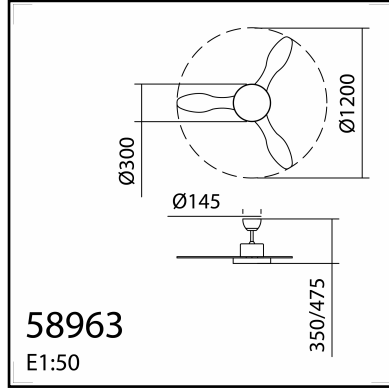

**TECHNICAL DATA 589633509**

LAMP INFO	
Description:	FAN RIGA SN Ø120 DC 32W 3A + LED 36WCCT3k-6k dim
Mark:	40000 FAN w/Light
Reference:	589633509
Range:	57748 RIGA
Code EAN:	8421797896331
Measures (mm):	1200-1200-0475
Weight (kg):	5.90

**PACKAGING DETAILS**

	Individual Box	Outer Box	Master Box
Type:	COLOR BOX		
Units:	1.00	0.00	0.00
Measures:	0650-0360-0315		
Gross Weight (kg):	7.44	-	-
CTN 40':	759,00		

**OBSERVATIONS**

Modes: 6 / Speed (Rpm): 81 / 99 / 119 / 139 / 159 / 187
Power (W): 4 / 6 / 9 / 13 / 19 / 32
Airflow (m3/h): 3280 / 3920 / 4760 / 5560 / 6360 / 7200
Room sizes: 15-30m2 / Number of blades: 3

**TECHNICAL DATA 589634309**

LAMP INFO	
Description:	FAN RIGA AB Ø120 DC 32W 3A + LED 36WCCT3k-6k dim
Mark:	40000 FAN w/Light
Reference:	589634309
Range:	57748 RIGA
Code EAN:	8421797896348
Measures (mm):	1200-1200-0475
Weight (kg):	5.90