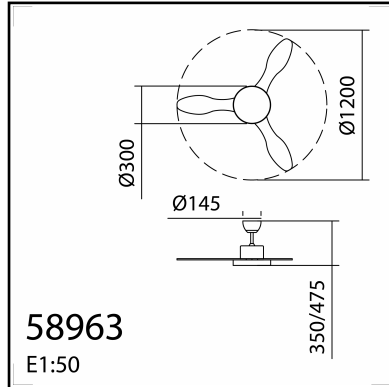

**TECHNICAL DATA 589633509**

LAMP INFO	
Description:	FAN RIGA SN Ø120 DC 32W 3A + LED 36WCCT3k-6k dim
Mark:	40000 FAN w/Light
Reference:	589633509
Range:	57748 RIGA
Code EAN:	8421797896331
Measures (mm):	1200-1200-0475
Weight (kg):	5.90

**TECHNICAL DATA 589634309**

LAMP INFO	
Description:	FAN RIGA AB Ø120 DC 32W 3A + LED 36WCCT3k-6k dim
Mark:	40000 FAN w/Light
Reference:	589634309
Range:	57748 RIGA
Code EAN:	8421797896348
Measures (mm):	1200-1200-0475
Weight (kg):	5.90

**PACKAGING DETAILS**

	Individual Box	Outer Box	Master Box
Type:	COLOR BOX		
Units:	1.00	0.00	0.00
Measures:	0650-0360-0315		
Gross Weight (kg):	7.44	-	-
CTN 40':	759,00		

**OBSERVATIONS**

Modes: 6 / Speed (Rpm): 81 / 99 / 119 / 139 / 159 / 187
Power (W): 4 / 6 / 9 / 13 / 19 / 32
Airflow (m3/h): 3280 / 3920 / 4760 / 5560 / 6360 / 7200
Room sizes: 15-30m2 / Number of blades: 3

**TECHNICAL DATA 589638109**

LAMP INFO	
Description:	FAN RIGA WH Ø120 DC 32W 3A + LED 36WCCT3k-6k dim
Mark:	40000 FAN w/Light
Reference:	589638109
Range:	57748 RIGA
Code EAN:	8421797896393
Measures (mm):	1200-1200-0475
Weight (kg):	5.90