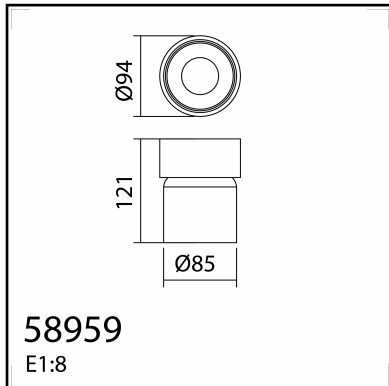

TECHNICAL DATA 589598303

LAMP INFO	
Description:	DL MARTINA blanco text GU10 Ø94mm IP44
Mark:	10008 DL Recessed
Reference:	589598303
Range:	52488 CARINA
Code EAN:	8421797895983
Measures (mm):	0094-0094-0121
Weight (kg):	0.30

PACKAGING DETAILS			
	Individual Box	Outer Box	Master Box
Type:	MDC - WHITE + COLOR LABEL	MDC - MARRON / BROWN	
Units:	1.00	30.00	0.00
Measures:	0100-0100-0135	0500-0210-0275	
Gross Weight (kg):	0.37	11.50	-
CTN 40':	58.181,00		

OBSERVATIONS

TECHNICAL DATA 58959203

LAMP INFO	
Description:	DL MARTINA negro text GU10 Ø94mm IP44
Mark:	10008 DL Recessed
Reference:	58959203
Range:	52488 CARINA
Code EAN:	8421797895990
Measures (mm):	0094-0094-0121
Weight (kg):	0.30