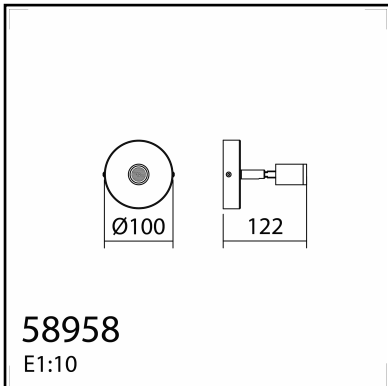

TECHNICAL DATA 589588102

LAMP INFO	
Description:	WL READER R WH 3W
Mark:	10002 WL Wall Lamp
Reference:	589588102
Range:	57600 READER
Code EAN:	8421797895884
Measures (mm):	0100-0100-0122
Weight (kg):	0.45

TECHNICAL DATA 589583502

LAMP INFO	
Description:	WL READER R SN 3W
Mark:	10002 WL Wall Lamp
Reference:	589583502
Range:	57600 READER
Code EAN:	8421797895839
Measures (mm):	0100-0100-0122
Weight (kg):	0.45

TECHNICAL DATA 589584302

LAMP INFO

Description:	WL READER R AB 3W
Mark:	10002 WL Wall Lamp
Reference:	589584302
Range:	57600 READER
Code EAN:	8421797895846
Measures (mm):	0100-0100-0122
Weight (kg):	0.45