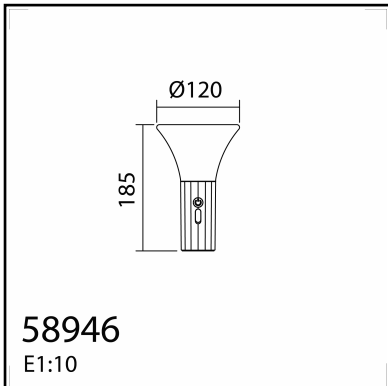

TECHNICAL DATA 589461902

LAMP INFO	
Description:	TL SPOT green 3W BAT IP44
Mark:	20001 TL Table Lamp
Reference:	589461902
Range:	58946 SPOT
Code EAN:	8421797894610
Measures (mm):	0120-0120-0185
Weight (kg):	0.30

PACKAGING DETAILS

	Individual Box	Outer Box	Master Box
Type:	MDC - BROWN PRINTED	MDC - MARRON / BROWN	
Units:	1.00	6.00	0.00
Measures:	0125-0125-0193	0395-0270-0210	
Gross Weight (kg):	0.36	2.60	
CTN 40':	15.002,00		

OBSERVATIONS

TECHNICAL DATA 589465002

LAMP INFO	
Description:	TL SPOT terracota 3W BAT IP44
Mark:	20001 TL Table Lamp
Reference:	589465002
Range:	58946 SPOT
Code EAN:	8421797894658
Measures (mm):	0120-0120-0185
Weight (kg):	0.30

OBSERVATIONS

TECHNICAL DATA 589468102

LAMP INFO	
Description:	TL SPOT WH 3W BAT IP44
Mark:	20001 TL Table Lamp
Reference:	589468102
Range:	58946 SPOT
Code EAN:	8421797894689
Measures (mm):	0120-0120-0185
Weight (kg):	0.30