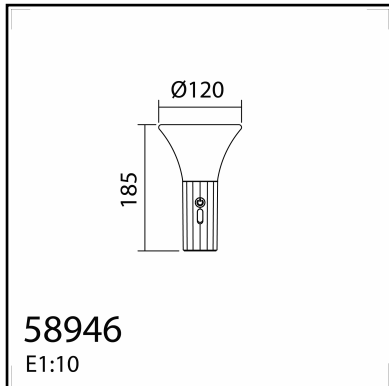

TECHNICAL DATA 589461902

LAMP INFO	
Description:	TL SPOT green 3W BAT IP44
Mark:	20001 TL Table Lamp
Reference:	589461902
Range:	58946 SPOT
Code EAN:	8421797894610
Measures (mm):	0120-0120-0185
Weight (kg):	0.30

PACKAGING DETAILS

	Individual Box	Outer Box	Master Box
Type:	MDC - BROWN PRINTED	MDC - MARRON / BROWN	
Units:	1.00	6.00	0.00
Measures:	0125-0125-0193	0395-0270-0210	
Gross Weight (kg):	0.36	2.60	
CTN 40':	15.002,00		

OBSERVATIONS

TECHNICAL DATA 589465002

LAMP INFO	
Description:	TL SPOT terracota 3W BAT IP44
Mark:	20001 TL Table Lamp
Reference:	589465002
Range:	58946 SPOT
Code EAN:	8421797894658
Measures (mm):	0120-0120-0185
Weight (kg):	0.30

OBSERVATIONS

TECHNICAL DATA 589468102

LAMP INFO	
Description:	TL SPOT WH 3W BAT IP44
Mark:	20001 TL Table Lamp
Reference:	589468102
Range:	58946 SPOT
Code EAN:	8421797894689
Measures (mm):	0120-0120-0185
Weight (kg):	0.30