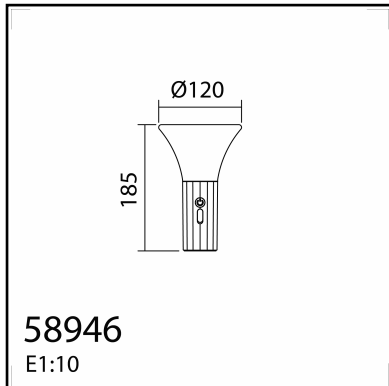

TECHNICAL DATA 589469102

LAMP INFO	
Description:	TL SPOT BK 3W BAT IP44
Mark:	20001 TL Table Lamp
Reference:	589469102
Range:	58946 SPOT
Code EAN:	8421797894696
Measures (mm):	0120-0120-0185
Weight (kg):	0.30

Lampholder/Watts:	LED - 3W	CCT:	3000K	Switch:	Push-button
Bulb included:	Yes - SMD	Lm:	200	USB_C:	Yes
Class:	Class III	Effi LS:	G	Shade:	No
IP:	44	CRI:	81,00	Dimmable:	3 steps dimmer included
Driver inc.:	Yes	Lamp Power:	3,00W		
Voltage/Frequence:	DC 5V - 1A	Applied Standard:	CE / LVD		

PACKAGING DETAILS

	Individual Box	Outer Box	Master Box
Type:	MDC - BROWN PRINTED	MDC - MARRON / BROWN	
Units:	1.00	6.00	0.00
Measures:	0125-0125-0193	0395-0270-0210	
Gross Weight (kg):	0.36	2.60	
CTN 40':	15.002,00		

OBSERVATIONS