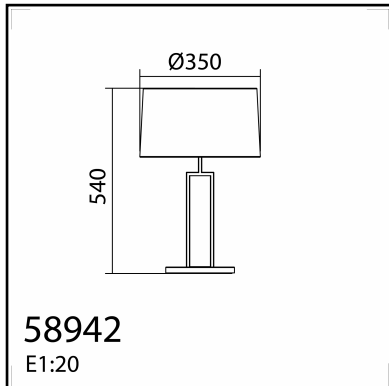

TECHNICAL DATA 589421704

LAMP INFO	
Description:	TL OMEGA oro viejo 1xE27
Mark:	20001 TL Table Lamp
Reference:	589421704
Range:	58942 OMEGA
Code EAN:	8421797894214
Measures (mm):	0350-0350-0540
Weight (kg):	1.50

PACKAGING DETAILS

	Individual Box	Outer Box	Master Box
Type:	MDC - BROWN PRINTED		
Units:	1.00	0.00	0.00
Measures:	0386-0386-0480	_____	_____
Gross Weight (kg):	2.80	-	-
CTN 40':	783,00		

OBSERVATIONS

TECHNICAL DATA 589423504

LAMP INFO

Description:	TL OMEGA SN 1xE27
Mark:	20001 TL Table Lamp
Reference:	589423504
Range:	58942 OMEGA
Code EAN:	8421797894238
Measures (mm):	0350-0350-0540
Weight (kg):	1.50

Lampholder/Watts:	E27 LED max. 20W	CCT:	-	Switch:	Cord switch
Bulb included:	No	Lm:	-	USB_C:	No
Class:	Class II	Effi LS:	-	Shade:	Yes
IP:	20	CRI:	-	Dimmable:	No
Driver inc.:	No	Lamp Power:	-		
Voltage/Frequence:	230V - 50Hz	Applied Standard:	CE / LVD		

PACKAGING DETAILS

	Individual Box	Outer Box	Master Box
Type:	MDC - BROWN PRINTED		
Units:	1.00	0.00	0.00
Measures:	0386-0386-0480	_____	_____
Gross Weight (kg):	2.80	-	-
CTN 40':	783,00		

OBSERVATIONS
