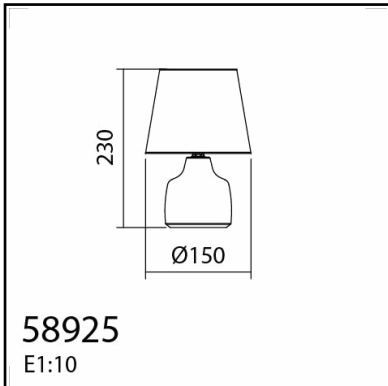

TECHNICAL DATA 589253204

LAMP INFO

Description:	TL CLOE GREY E14 + pant GREY		
Mark:	20001	TL Table Lamp	
Reference:	589253204		
Range:	58925	CLOE	
Code EAN:	8421797892531		
Measures (mm):	0150-0150-0230		
Weight (kg):	-		

Lampholder/Watts:	E14 LED max.9W	CCT:	-	Switch:	Cord switch
Bulb included:	No	Lm:	-	USB_C:	No
Class:	Class II	Effi LS:	-	Shade:	No
IP:	20	CRI:	-	Dimmable:	No
Driver inc.:	No	Lamp Power:	-		
Voltage/Frequence:	230V - 50Hz	Applied Standard:	CE / LVD		

PACKAGING DETAILS

	Individual Box	Outer Box	Master Box
Type:	MDC - BROWN PRINTED	MDC - MARRON / BROWN	
Units:	1.00	8.00	0.00
Measures:	0160-0160-0175	0340-0340-0370	_____
Gross Weight (kg):	-	-	-
CTN 40':	10.474,00		

OBSERVATIONS