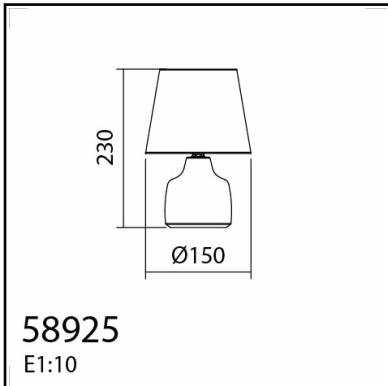

TECHNICAL DATA 589258104

LAMP INFO

Description:	TL CLOE WH E14 + pant WH
Mark:	20001 TL Table Lamp
Reference:	589258104
Range:	58925 CLOE
Code EAN:	8421797892586
Measures (mm):	0150-0150-0230
Weight (kg):	-

Lampholder/Watts:	E14 LED max.9W	CCT:	-	Switch:	Cord switch
Bulb included:	No	Lm:	-	USB_C:	No
Class:	Class II	Effi LS:	-	Shade:	No
IP:	20	CRI:	-	Dimmable:	No
Driver inc.:	No	Lamp Power:	-		
Voltage/Frequence:	230V - 50Hz	Applied Standard:	CE / LVD		

PACKAGING DETAILS

	Individual Box	Outer Box	Master Box
Type:	MDC - BROWN PRINTED	MDC - MARRON / BROWN	
Units:	1.00	8.00	0.00
Measures:	0160-0160-0175	0340-0340-0370	_____
Gross Weight (kg):	-	-	-
CTN 40':	10.474,00		

OBSERVATIONS