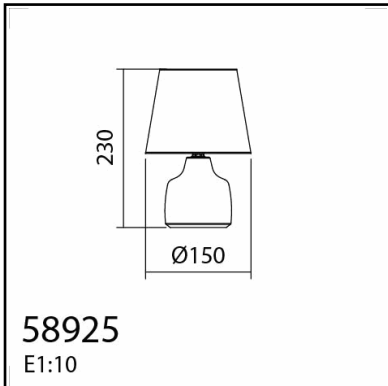

TECHNICAL DATA 589259104

LAMP INFO

Description:	TL CLOE BK E14 + pant BK
Mark:	20001 TL Table Lamp
Reference:	589259104
Range:	58925 CLOE
Code EAN:	8421797892593
Measures (mm):	0150-0150-0230
Weight (kg):	-

Lampholder/Watts:	E14 LED max.9W	CCT:	-	Switch:	Cord switch
Bulb included:	No	Lm:	-	USB_C:	No
Class:	Class II	Effi LS:	-	Shade:	No
IP:	20	CRI:	-	Dimmable:	No
Driver inc.:	No	Lamp Power:	-		
Voltage/Frequence:	230V - 50Hz	Applied Standard:	CE / LVD		

PACKAGING DETAILS

	Individual Box	Outer Box	Master Box
Type:	MDC - BROWN PRINTED	MDC - MARRON / BROWN	
Units:	1.00	8.00	0.00
Measures:	0160-0160-0175	0340-0340-0370	_____
Gross Weight (kg):	-	-	-
CTN 40':	10.474,00		

OBSERVATIONS