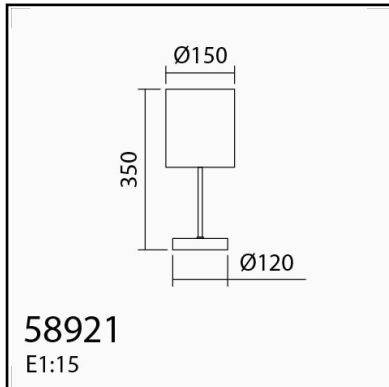

TECHNICAL DATA 589213504

LAMP INFO

Description:	TL SET SN E27 pant. WH
Mark:	20001 TL Table Lamp
Reference:	589213504
Range:	58920 SET
Code EAN:	8421797892104
Measures (mm):	0150-0150-0350
Weight (kg):	-

OBSERVATIONS

TECHNICAL DATA 589216104

LAMP INFO

Description:	TL SET MBss E27 pant. WH
Mark:	20001 TL Table Lamp
Reference:	589216104
Range:	58920 SET
Code EAN:	8421797892166
Measures (mm):	0150-0150-0350
Weight (kg):	-

OBSERVATIONS

TECHNICAL DATA 589218104

LAMP INFO	
Description:	TL SET WH E27 pant. WH
Mark:	20001 TL Table Lamp
Reference:	589218104
Range:	58920 SET
Code EAN:	8421797892180
Measures (mm):	0150-0150-0350
Weight (kg):	-

OBSERVATIONS

TECHNICAL DATA 589219104

LAMP INFO	
Description:	TL SET BK E27 pant. BK
Mark:	20001 TL Table Lamp
Reference:	589219104
Range:	58920 SET
Code EAN:	8421797892197
Measures (mm):	0150-0150-0350
Weight (kg):	-