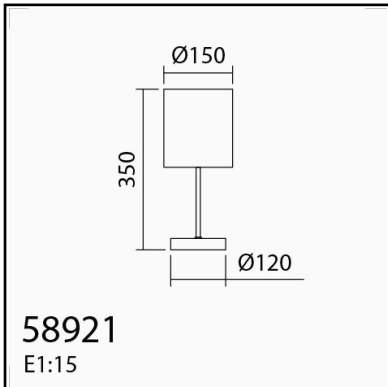

TECHNICAL DATA 589213504

LAMP INFO

Description:	TL SET SN E27 pant. WH
Mark:	20001 TL Table Lamp
Reference:	589213504
Range:	58920 SET
Code EAN:	8421797892104
Measures (mm):	0150-0150-0350
Weight (kg):	-

OBSERVATIONS

TECHNICAL DATA 589216104

LAMP INFO

Description:	TL SET MBss E27 pant. WH
Mark:	20001 TL Table Lamp
Reference:	589216104
Range:	58920 SET
Code EAN:	8421797892166
Measures (mm):	0150-0150-0350
Weight (kg):	-

OBSERVATIONS

TECHNICAL DATA 589218104

LAMP INFO	
Description:	TL SET WH E27 pant. WH
Mark:	20001 TL Table Lamp
Reference:	589218104
Range:	58920 SET
Code EAN:	8421797892180
Measures (mm):	0150-0150-0350
Weight (kg):	-

OBSERVATIONS

TECHNICAL DATA 589219104

LAMP INFO	
Description:	TL SET BK E27 pant. BK
Mark:	20001 TL Table Lamp
Reference:	589219104
Range:	58920 SET
Code EAN:	8421797892197
Measures (mm):	0150-0150-0350
Weight (kg):	-