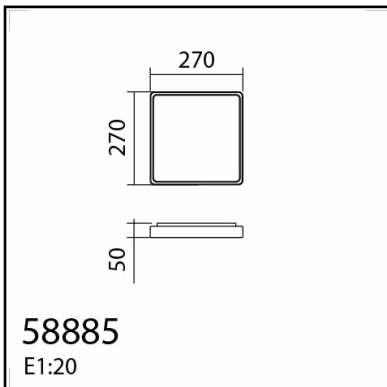

TECHNICAL DATA 588858102

LAMP INFO	
Description:	CL CORA WH 24W 27x27 4K
Mark:	10001 CL Ceiling
Reference:	588858102
Range:	58881 CORI
Code EAN:	8421797888589
Measures (mm):	0270-0270-0050
Weight (kg):	-

OBSERVATIONS

TECHNICAL DATA 588858109

LAMP INFO

Description:	CL CORA WH 24W 27x27 3K
Mark:	10001 CL Ceiling
Reference:	588858109
Range:	58881 CORI
Code EAN:	8421797888572
Measures (mm):	0270-0270-0050
Weight (kg):	-

OBSERVATIONS

TECHNICAL DATA 588859102

LAMP INFO	
Description:	CL CORA BK 24W 27x27 4K
Mark:	10001 CL Ceiling
Reference:	588859102
Range:	58881 CORI
Code EAN:	8421797888596
Measures (mm):	0270-0270-0050
Weight (kg):	-

OBSERVATIONS

TECHNICAL DATA 588859109

LAMP INFO	
Description:	CL CORA BK 24W 27x27 3K
Mark:	10001 CL Ceiling
Reference:	588859109
Range:	58881 CORI
Code EAN:	8421797888565
Measures (mm):	0270-0270-0050
Weight (kg):	-