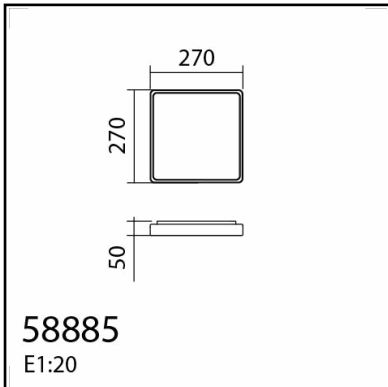

TECHNICAL DATA 588858102

LAMP INFO	
Description:	CL CORA WH 24W 27x27 4K
Mark:	10001 CL Ceiling
Reference:	588858102
Range:	58881 CORI
Code EAN:	8421797888589
Measures (mm):	0270-0270-0050
Weight (kg):	-

OBSERVATIONS

TECHNICAL DATA 588858109

LAMP INFO

Description:	CL CORA WH 24W 27x27 3K
Mark:	10001 CL Ceiling
Reference:	588858109
Range:	58881 CORI
Code EAN:	8421797888572
Measures (mm):	0270-0270-0050
Weight (kg):	-

OBSERVATIONS

TECHNICAL DATA 588859102

LAMP INFO	
Description:	CL CORA BK 24W 27x27 4K
Mark:	10001 CL Ceiling
Reference:	588859102
Range:	58881 CORI
Code EAN:	8421797888596
Measures (mm):	0270-0270-0050
Weight (kg):	-

OBSERVATIONS

TECHNICAL DATA 588859109

LAMP INFO	
Description:	CL CORA BK 24W 27x27 3K
Mark:	10001 CL Ceiling
Reference:	588859109
Range:	58881 CORI
Code EAN:	8421797888565
Measures (mm):	0270-0270-0050
Weight (kg):	-