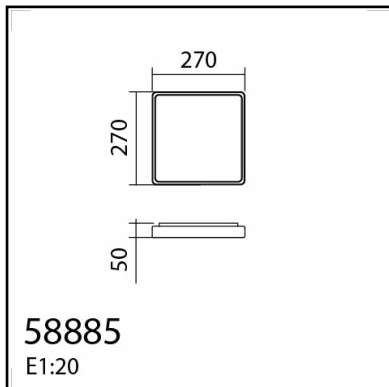

TECHNICAL DATA 588858102

LAMP INFO	
Description:	CL CORA WH 24W 27x27 4K
Mark:	10001 CL Ceiling
Reference:	588858102
Range:	58881 CORI
Code EAN:	8421797888589
Measures (mm):	0270-0270-0050
Weight (kg):	-

OBSERVATIONS

TECHNICAL DATA 588858109

LAMP INFO

Description:	CL CORA WH 24W 27x27 3K
Mark:	10001 CL Ceiling
Reference:	588858109
Range:	58881 CORI
Code EAN:	8421797888572
Measures (mm):	0270-0270-0050
Weight (kg):	-

OBSERVATIONS

TECHNICAL DATA 588859102

LAMP INFO	
Description:	CL CORA BK 24W 27x27 4K
Mark:	10001 CL Ceiling
Reference:	588859102
Range:	58881 CORI
Code EAN:	8421797888596
Measures (mm):	0270-0270-0050
Weight (kg):	-

OBSERVATIONS

TECHNICAL DATA 588859109

LAMP INFO	
Description:	CL CORA BK 24W 27x27 3K
Mark:	10001 CL Ceiling
Reference:	588859109
Range:	58881 CORI
Code EAN:	8421797888565
Measures (mm):	0270-0270-0050
Weight (kg):	-