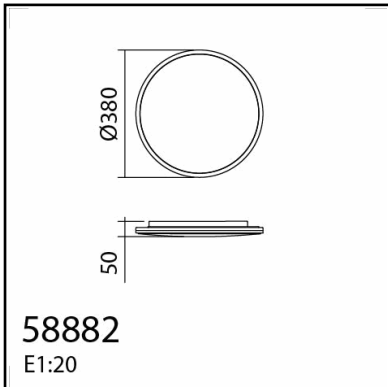

TECHNICAL DATA 588828102

LAMP INFO	
Description:	CL CORI WH 36W Ø38cm 4K
Mark:	10001 CL Ceiling
Reference:	588828102
Range:	58881 CORI
Code EAN:	8421797888282
Measures (mm):	0380-0380-0050
Weight (kg):	-

OBSERVATIONS

TECHNICAL DATA 588828109

LAMP INFO	
Description:	CL CORI WH 36W Ø38cm 3K
Mark:	10001 CL Ceiling
Reference:	588828109
Range:	58881 CORI
Code EAN:	8421797888275
Measures (mm):	0380-0380-0050
Weight (kg):	-

OBSERVATIONS

TECHNICAL DATA 588829102

LAMP INFO	
Description:	CL CORI BK 36W Ø38cm 4K
Mark:	10001 CL Ceiling
Reference:	588829102
Range:	58881 CORI
Code EAN:	8421797888299
Measures (mm):	0380-0380-0050
Weight (kg):	-

OBSERVATIONS

TECHNICAL DATA 588829109

LAMP INFO	
Description:	CL CORI BK 36W Ø38cm 3K
Mark:	10001 CL Ceiling
Reference:	588829109
Range:	58881 CORI
Code EAN:	8421797888268
Measures (mm):	0380-0380-0050
Weight (kg):	-