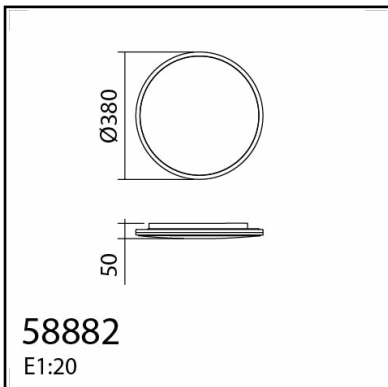

TECHNICAL DATA 588828102

LAMP INFO	
Description:	CL CORI WH 36W Ø38cm 4K
Mark:	10001 CL Ceiling
Reference:	588828102
Range:	58881 CORI
Code EAN:	8421797888282
Measures (mm):	0380-0380-0050
Weight (kg):	-

OBSERVATIONS

TECHNICAL DATA 588828109

LAMP INFO	
Description:	CL CORI WH 36W Ø38cm 3K
Mark:	10001 CL Ceiling
Reference:	588828109
Range:	58881 CORI
Code EAN:	8421797888275
Measures (mm):	0380-0380-0050
Weight (kg):	-

OBSERVATIONS

TECHNICAL DATA 588829102

LAMP INFO	
Description:	CL CORI BK 36W Ø38cm 4K
Mark:	10001 CL Ceiling
Reference:	588829102
Range:	58881 CORI
Code EAN:	8421797888299
Measures (mm):	0380-0380-0050
Weight (kg):	-

OBSERVATIONS

TECHNICAL DATA 588829109

LAMP INFO	
Description:	CL CORI BK 36W Ø38cm 3K
Mark:	10001 CL Ceiling
Reference:	588829109
Range:	58881 CORI
Code EAN:	8421797888268
Measures (mm):	0380-0380-0050
Weight (kg):	-