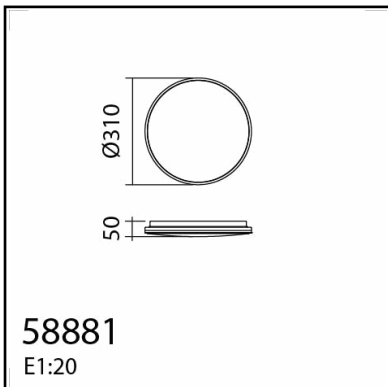

TECHNICAL DATA 588818102

LAMP INFO	
Description:	CL CORI WH 24W Ø31cm 4K
Mark:	10001 CL Ceiling
Reference:	588818102
Range:	58881 CORI
Code EAN:	8421797888183
Measures (mm):	0310-0310-0050
Weight (kg):	-

OBSERVATIONS

TECHNICAL DATA 588819102

LAMP INFO

Description:	CL CORI BK 24W Ø31cm 4K
Mark:	10001 CL Ceiling
Reference:	588819102
Range:	58881 CORI
Code EAN:	8421797888190
Measures (mm):	0310-0310-0050
Weight (kg):	-

OBSERVATIONS

TECHNICAL DATA 588818109

LAMP INFO	
Description:	CL CORI WH 24W Ø31cm 3K
Mark:	10001 CL Ceiling
Reference:	588818109
Range:	58881 CORI
Code EAN:	8421797888176
Measures (mm):	0310-0310-0050
Weight (kg):	-

OBSERVATIONS

TECHNICAL DATA 588819109

LAMP INFO	
Description:	CL CORI BK 24W Ø31cm 3K
Mark:	10001 CL Ceiling
Reference:	588819109
Range:	58881 CORI
Code EAN:	8421797888169
Measures (mm):	0310-0310-0050
Weight (kg):	-