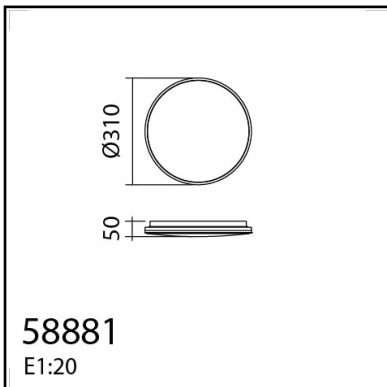

TECHNICAL DATA 588818102

LAMP INFO	
Description:	CL CORI WH 24W Ø31cm 4K
Mark:	10001 CL Ceiling
Reference:	588818102
Range:	58881 CORI
Code EAN:	8421797888183
Measures (mm):	0310-0310-0050
Weight (kg):	-

OBSERVATIONS

TECHNICAL DATA 588819102

LAMP INFO

Description:	CL CORI BK 24W Ø31cm 4K
Mark:	10001 CL Ceiling
Reference:	588819102
Range:	58881 CORI
Code EAN:	8421797888190
Measures (mm):	0310-0310-0050
Weight (kg):	-

OBSERVATIONS

TECHNICAL DATA 588818109

LAMP INFO	
Description:	CL CORI WH 24W Ø31cm 3K
Mark:	10001 CL Ceiling
Reference:	588818109
Range:	58881 CORI
Code EAN:	8421797888176
Measures (mm):	0310-0310-0050
Weight (kg):	-

OBSERVATIONS

TECHNICAL DATA 588819109

LAMP INFO	
Description:	CL CORI BK 24W Ø31cm 3K
Mark:	10001 CL Ceiling
Reference:	588819109
Range:	58881 CORI
Code EAN:	8421797888169
Measures (mm):	0310-0310-0050
Weight (kg):	-