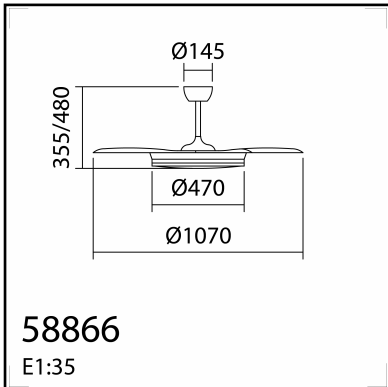

**TECHNICAL DATA 588663509**

LAMP INFO	
Description:	FAN TURIN SN Ø107 DC 32W 4A LED 36W CCT + RC
Mark:	40000 FAN w/Light
Reference:	588663509
Range:	58866 TURIN
Code EAN:	8421797886639
Measures (mm):	1070-1070-0480
Weight (kg):	6.50

**PACKAGING DETAILS**

	Individual Box	Outer Box	Master Box
Type:	COLOR BOX		
Units:	1.00	0.00	0.00
Measures:	0540-0540-0275		
Gross Weight (kg):	8.00	-	-
CTN 40':	698,00		

**OBSERVATIONS**

Modes: 6 / Speed (Rpm): 160 / 174 / 187 / 202 / 212 / 228
Power (W): 6 / 8 / 10 / 15 / 22 / 32
Airflow (m3/h): 4811 / 5233 / 5623 / 6075 / 6375 / 6917
Room sizes: 15-30m2 / Number of blades: 4

**TECHNICAL DATA 588668109**

LAMP INFO	
Description:	FAN TURIN WH Ø107 DC 32W 4A LED 36W CCT + RC
Mark:	40000 FAN w/Light
Reference:	588668109
Range:	58866 TURIN
Code EAN:	8421797886684
Measures (mm):	1070-1070-0480
Weight (kg):	6.50