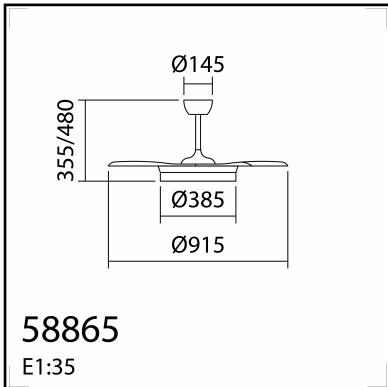

TECHNICAL DATA 588658109

LAMP INFO	
Description:	FAN BLANES XS WH Ø915 DC22W LED 24W CCT+RC+dim
Mark:	40000 FAN w/Light
Reference:	588658109
Range:	58864 BLANES
Code EAN:	8421797886585
Measures (mm):	0915-0915-0480
Weight (kg):	5.20

PACKAGING DETAILS

	Individual Box	Outer Box	Master Box
Type:	COLOR BOX		
Units:	1.00	0.00	0.00
Measures:	0490-0490-0290		
Gross Weight (kg):	9.00	-	-
CTN 40':	804,00		

OBSERVATIONS

Modes: 6 / Speed (Rpm): 160 / 179 / 200 / 220 / 240 / 260
Power (W): 5 / 6 / 9 / 12 / 18 / 22
Airflow (m3/h): 3772 / 4220 / 4715 / 5186 / 5658 / 6130
Room sizes: 8-15m2 / Number of blades: 4

TECHNICAL DATA 588658709

LAMP INFO	
Description:	FAN BLANES XS WH+wood Ø91 DC22W LED24W CCT+RC+dim
Mark:	40000 FAN w/Light
Reference:	588658709
Range:	58864 BLANES
Code EAN:	8421797886578
Measures (mm):	0915-0915-0480
Weight (kg):	5.20