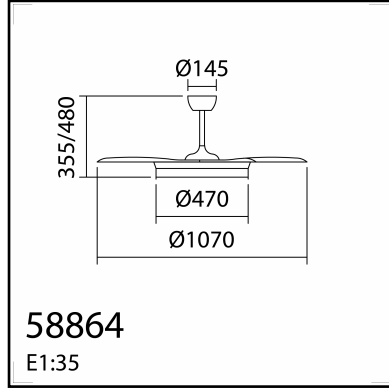

58864
E1:35

TECHNICAL DATA 588648109

LAMP INFO	
Description:	FAN BLANES WH Ø107 DC 32W 4A LED 36W CCT+RC+dim
Mark:	40000 FAN w/Light
Reference:	588648109
Range:	58864 BLANES
Code EAN:	8421797886486
Measures (mm):	1070-1070-0480
Weight (kg):	6.40

PACKAGING DETAILS

	Individual Box	Outer Box	Master Box
Type:	COLOR BOX		
Units:	1.00	0.00	0.00
Measures:	0540-0540-0275		
Gross Weight (kg):	11.00	-	-
CTN 40':	698,00		

OBSERVATIONS

Modes: 6 / Speed (Rpm): 160 / 174 / 187 / 202 / 212 / 228
Power (W): 6 / 7 / 10 / 15 / 22 / 32
Airflow (m3/h): 4811 / 5233 / 5623 / 6075 / 6375 / 6917
Room sizes: 15-30m2 / Number of blades: 4

TECHNICAL DATA 588648709

LAMP INFO	
Description:	FAN BLANES WH+WOOD Ø107 DC 32W LED 36W CCT+RC+dim
Mark:	40000 FAN w/Light
Reference:	588648709
Range:	58864 BLANES
Code EAN:	8421797886479
Measures (mm):	1070-1070-0480
Weight (kg):	6.40