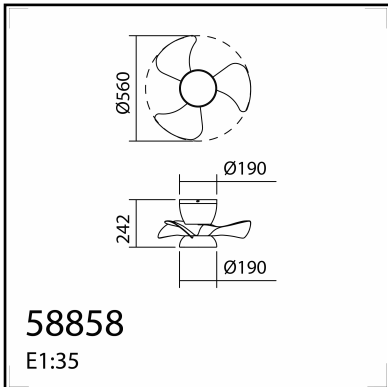

TECHNICAL DATA 588588109

LAMP INFO	
Description:	FAN VIENA WH Ø56 DC 26W LED 24W CCT+APP TUYA+dim
Mark:	40000 FAN w/Light
Reference:	588588109
Range:	58858 VIENA
Code EAN:	8421797885885
Measures (mm):	0560-0560-0242
Weight (kg):	3.40

PACKAGING DETAILS

	Individual Box	Outer Box	Master Box
Type:	COLOR BOX		
Units:	1.00	0.00	0.00
Measures:	0410-0260-0390		
Gross Weight (kg):	5.00	-	-
CTN 40':	1.346,00		

OBSERVATIONS

Modes: 6 / Speed (Rpm): 199 / 222 / 234 / 258 / 271 / 292
Power (W): 9 / 11 / 14 / 17 / 22 / 26
Airflow (m3/h): 2126 / 2461 / 2772 / 3046 / 3357 / 3740
Room sizes: 8-15m2 / Number of blades: 3

TECHNICAL DATA 58858709

LAMP INFO

Description:	FAN VIENA WH+WD Ø56 DC 26W LED 24W CCT+APPTUYA+dim		
Mark:	40000	FAN w/Light	
Reference:	58858709		
Range:	58858	VIENA	
Code EAN:	8421797885878		
Measures (mm):	0560-0560-0242		
Weight (kg):	3.40		