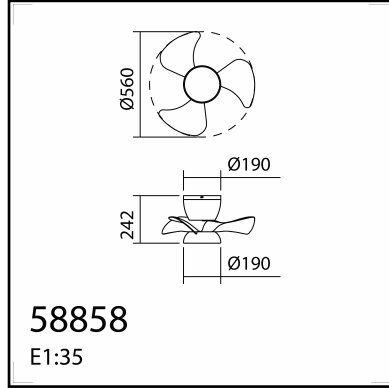

TECHNICAL DATA 588588109

LAMP INFO	
Description:	FAN VIENA WH Ø56 DC 26W LED 24W CCT+APP TUYA+dim
Mark:	40000 FAN w/Light
Reference:	588588109
Range:	58858 VIENA
Code EAN:	8421797885885
Measures (mm):	0560-0560-0242
Weight (kg):	3.40

TECHNICAL DATA 58858709

LAMP INFO

Description:	FAN VIENA WH+WD Ø56 DC 26W LED 24W CCT+APPTUYA+dim		
Mark:	40000	FAN w/Light	
Reference:	58858709		
Range:	58858	VIENA	
Code EAN:	8421797885878		
Measures (mm):	0560-0560-0242		
Weight (kg):	3.40		

PACKAGING DETAILS

	Individual Box	Outer Box	Master Box
Type:	COLOR BOX		
Units:	1.00	0.00	0.00
Measures:	0410-0260-0390	_____	_____
Gross Weight (kg):	5.00	-	-
CTN 40':	1.346,00		

OBSERVATIONS

Modes: 6 / Speed (Rpm): 199 / 222 / 234 / 258 / 271 / 292
Power (W): 9 / 11 / 14 / 17 / 22 / 26
Airflow (m3/h): 2126 / 2461 / 2772 / 3046 / 3357 / 3740
Room sizes: 8-15m2 / Number of blades: 3

TECHNICAL DATA 588589109

LAMP INFO	
Description:	FAN VIENA BK Ø56 DC 26W LED 24W CCT+APP TUYA+dim
Mark:	40000 FAN w/Light
Reference:	588589109
Range:	58858 VIENA
Code EAN:	8421797885892
Measures (mm):	0560-0560-0242
Weight (kg):	3.40