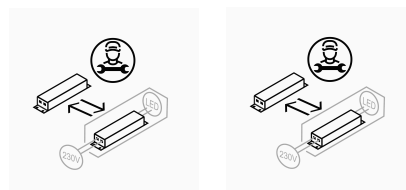

OBSERVATIONS

Modes: 6 / Speed (Rpm): 199 / 222 / 234 / 258 / 271 / 292
Power (W): 9 / 11 / 14 / 17 / 22 / 26
Airflow (m3/h): 2126 / 2461 / 2772 / 3046 / 3357 / 3740
Room sizes: 8-15m2 / Number of blades: 3