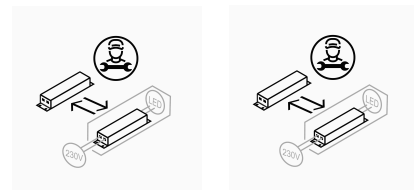

OBSERVATIONS

Modes: 6 / Speed (Rpm): 199 / 222 / 234 / 258 / 271 / 292
Power (W): 9 / 11 / 14 / 17 / 22 / 26
Airflow (m3/h): 2126 / 2461 / 2772 / 3046 / 3357 / 3740
Room sizes: 8-15m2 / Number of blades: 3