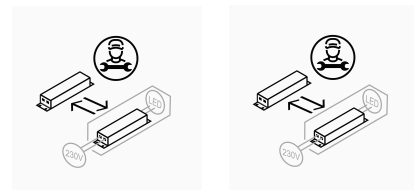

OBSERVATIONS

Modes: 6 / Speed (Rpm): 198 / 214 / 231 / 244 / 260 / 277
Power (W): 8 / 10 / 11 / 13 / 15 / 18
Airflow (m3/h): 3726 / 4188 / 4804 / 5327 / 5728 / 6282
Room sizes: 8-15m2 / Number of blades: 3