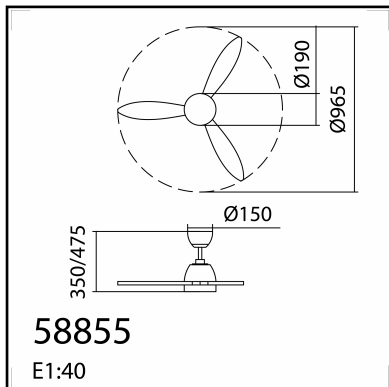

**TECHNICAL DATA 588558109**

LAMP INFO	
Description:	FAN SYDNEY XS WH+wood Ø96 DC 18W 3A LED 24W CCT
Mark:	40000 FAN w/Light
Reference:	588558109
Range:	58854 SYDNEY
Code EAN:	8421797885564
Measures (mm):	0965-0965-0475
Weight (kg):	4.30

**PACKAGING DETAILS**

	Individual Box	Outer Box	Master Box
Type:	COLOR BOX		
Units:	1.00	0.00	0.00
Measures:	0530-0260-0335		
Gross Weight (kg):	6.00	-	-
CTN 40':	1.213,00		

**OBSERVATIONS**

Modes: 6 / Speed (Rpm): 198 / 214 / 231 / 244 / 260 / 277
Power (W): 8 / 10 / 11 / 13 / 15 / 18
Airflow (m3/h): 3726 / 4188 / 4804 / 5327 / 5728 / 6282
Room sizes: 8-15m2 / Number of blades: 3

**TECHNICAL DATA 588558009**

LAMP INFO	
Description:	FAN SYDNEY XS WH+WH Ø96 DC 18W 3A LED 24W CCT
Mark:	40000 FAN w/Light
Reference:	588558009
Range:	58854 SYDNEY
Code EAN:	8421797885502
Measures (mm):	0965-0965-0475
Weight (kg):	4.30