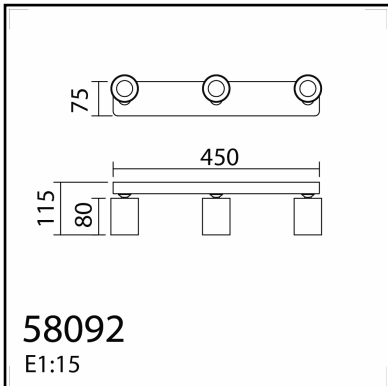

**TECHNICAL DATA 580928101**

LAMP INFO	
Description:	SL GOT R3 blanco GU10
Mark:	10003 SL Spot Light
Reference:	580928101
Range:	58090 GOT
Code EAN:	8421797809287
Measures (mm):	0450-0075-0115
Weight (kg):	0.55

PACKAGING DETAILS			
	Individual Box	Outer Box	Master Box
Type:	MDC - BROWN PRINTED	MDC - MARRON / BROWN	
Units:	1.00	8.00	0.00
Measures:	0455-0080-0125	0480-0175-0525	
Gross Weight (kg):	0.85	7.80	-
CTN 40':	10.158,00		

OBSERVATIONS

---

---

---

---

---

**TECHNICAL DATA 580929101**

LAMP INFO	
Description:	SL GOT R3 negro GU10
Mark:	10003 SL Spot Light
Reference:	580929101
Range:	58090 GOT
Code EAN:	8421797809294
Measures (mm):	0450-0075-0115
Weight (kg):	0.55

**PACKAGING DETAILS**

	Individual Box	Outer Box	Master Box
Type:	MDC - BROWN PRINTED	MDC - MARRON / BROWN	
Units:	1.00	8.00	0.00
Measures:	0455-0080-0125	0480-0175-0525	
Gross Weight (kg):	0.85	7.80	-
CTN 40':	10.158,00		