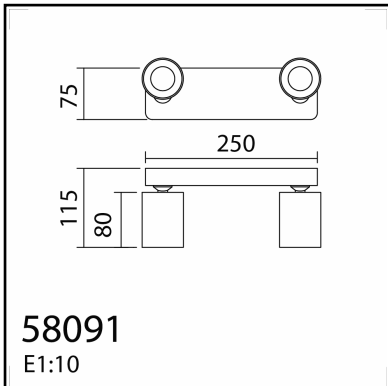

TECHNICAL DATA 580918101

LAMP INFO	
Description:	SL GOT R2 blanco GU10
Mark:	10003 SL Spot Light
Reference:	580918101
Range:	58090 GOT
Code EAN:	8421797809188
Measures (mm):	0250-0075-0115
Weight (kg):	0.45

Lampholder/Watts:	2xGU10 LED max.10W	CCT:	-	Switch:	No
Bulb included:	No	Lm:	-	USB_C:	No
Class:	Class I	Effi LS:	-	Shade:	No
IP:	20	CRI:	-	Dimmable:	No
Driver inc.:	No	Lamp Power:	-		
Voltage/Frequence:	230V - 50Hz	Applied Standard:	CE / LVD		

PACKAGING DETAILS

	Individual Box	Outer Box	Master Box
Type:	MDC - BROWN PRINTED	MDC - MARRON / BROWN	
Units:	1.00	12.00	0.00
Measures:	0255-0080-0125	0535-0175-0400	
Gross Weight (kg):	0.53	7.40	-
CTN 40°:	17.943,00		

OBSERVATIONS

TECHNICAL DATA 580919101

LAMP INFO	
Description:	SL GOT R2 negro GU10
Mark:	10003 SL Spot Light
Reference:	580919101
Range:	58090 GOT
Code EAN:	8421797809195
Measures (mm):	0250-0075-0115
Weight (kg):	0.45