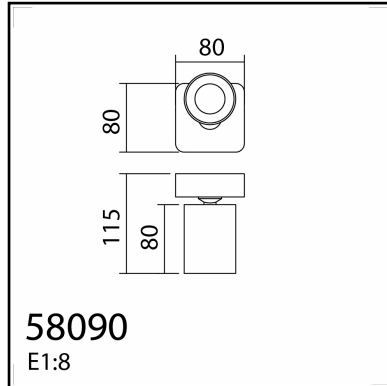

TECHNICAL DATA 580908101

LAMP INFO	
Description:	SL GOT B1 blanco GU10
Mark:	10003 SL Spot Light
Reference:	580908101
Range:	58090 GOT
Code EAN:	8421797809089
Measures (mm):	0080-0080-0115
Weight (kg):	0.22

Lampholder/Watts:	GU10 LED max.10W	CCT:	-	Switch:	No
Bulb included:	No	Lm:	-	USB_C:	No
Class:	Class I	Effi LS:	-	Shade:	No
IP:	20	CRI:	-	Dimmable:	No
Driver inc.:	No	Lamp Power:	-		
Voltage/Frequence:	230V - 50Hz	Applied Standard:	CE / LVD		

PACKAGING DETAILS

	Individual Box	Outer Box	Master Box
Type:	MDC - BROWN PRINTED	MDC - MARRON / BROWN	
Units:	1.00	50.00	0.00
Measures:	0095-0085-0125	0500-0265-0450	
Gross Weight (kg):	0.27	14.30	-
CTN 40':	46.960,00		

OBSERVATIONS

TECHNICAL DATA 580909101

LAMP INFO	
Description:	SL GOT B1 negro GU10
Mark:	10003 SL Spot Light
Reference:	580909101
Range:	58090 GOT
Code EAN:	8421797809096
Measures (mm):	0080-0080-0115
Weight (kg):	0.22