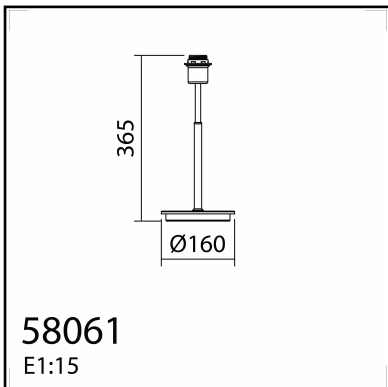

TECHNICAL DATA 580616201

LAMP INFO	
Description:	TL JULIETTE laton mate/ Negro 1xE27
Mark:	20001 TL Table Lamp
Reference:	580616201
Range:	58060 JULIETTE
Code EAN:	8421797806163
Measures (mm):	0160-0160-0360
Weight (kg):	1.10

Lampholder/Watts:	E27 LED max.20W	CCT:	-	Switch:	Cord switch
Bulb included:	No	Lm:	-	USB_C:	No
Class:	Class II	Effi LS:	-	Shade:	No
IP:	20	CRI:	-	Dimmable:	No
Driver inc.:	No	Lamp Power:	-		
Voltage/Frequence:	230V - 50Hz	Applied Standard:	CE / LVD		

PACKAGING DETAILS

	Individual Box	Outer Box	Master Box
Type:	MDC - BROWN PRINTED	MDC - MARRON / BROWN	
Units:	1.00	4.00	0.00
Measures:	0200-0200-0395	0420-0420-0415	
Gross Weight (kg):	1.50	6.60	-
CTN 40':	3.059,00		

OBSERVATIONS

TECHNICAL DATA 580613801

LAMP INFO	
Description:	TL JULIETTE cromo mate/ Negro 1xE27
Mark:	20001 TL Table Lamp
Reference:	580613801
Range:	58060 JULIETTE
Code EAN:	8421797806170
Measures (mm):	0160-0160-0360
Weight (kg):	1.10