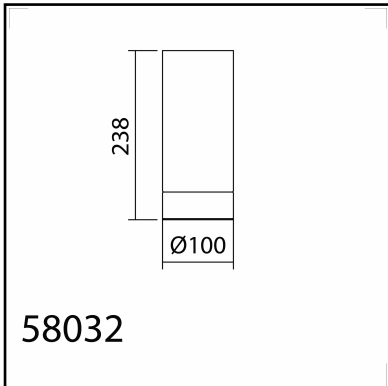

TECHNICAL DATA 580324301

LAMP INFO

Description:	TL ELI medalla 1xE27 touch
Mark:	20001 TL Table Lamp
Reference:	580324301
Range:	58032 ELI
Code EAN:	8421797803247
Measures (mm):	0100-0100-0238
Weight (kg):	0.47

Lampholder/Watts:	E27 LED max.20W	CCT:	-	Switch:	Touch
Bulb included:	No	Lm:	-	USB_C:	No
Class:	Class II	Effi LS:	-	Shade:	Yes
IP:	20	CRI:	-	Dimmable:	No
Driver inc.:	No	Lamp Power:	-		
Voltage/Frequence:	230V - 50Hz	Applied Standard:	CE / LVD		

PACKAGING DETAILS

	Individual Box	Outer Box	Master Box
Type:	MDC - BROWN PRINTED	MDC - MARRON / BROWN	
Units:	1.00	6.00	0.00
Measures:	0135-0135-0285	0430-0290-0305	
Gross Weight (kg):	0.58	3.86	-
CTN 40':	8.834,00		

OBSERVATIONS

TECHNICAL DATA 580323501

LAMP INFO

Description:	TL ELI cromo mate 1xE27 touch
Mark:	20001 TL Table Lamp
Reference:	580323501
Range:	58032 ELI
Code EAN:	8421797803230
Measures (mm):	0100-0100-0238
Weight (kg):	0.47