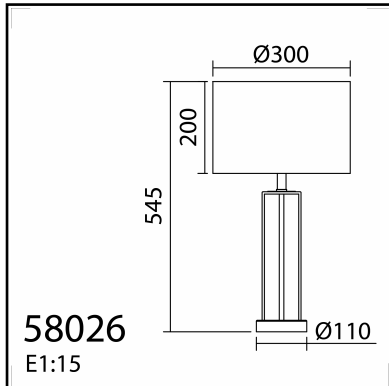

TECHNICAL DATA 580263504

LAMP INFO

Description:	TL CLARA cromo mate + cristal E27 + pant blanca
Mark:	20001 TL Table Lamp
Reference:	580263504
Range:	58026 CLARA
Code EAN:	8421797802639
Measures (mm):	0300-0300-0545
Weight (kg):	1.90

Lampholder/Watts:	E27 LED max.20W	CCT:	-	Switch:	Cord switch
Bulb included:	No	Lm:	-	USB_C:	No
Class:	Class II	Effi LS:	-	Shade:	Yes
IP:	20	CRI:	-	Dimmable:	No
Driver inc.:	No	Lamp Power:	-		
Voltage/Frequence:	230V - 50Hz	Applied Standard:	CE / LVD		

PACKAGING DETAILS

	Individual Box	Outer Box	Master Box
Type:	MDC - BROWN PRINTED		
Units:	1.00	0.00	0.00
Measures:	0360-0360-0530	_____	_____
Gross Weight (kg):	3.76	-	-
CTN 40':	815,00		

OBSERVATIONS

TECHNICAL DATA 580264504

LAMP INFO

Description:	TL CLARA medalla rojizo + cristal E27 +pant crema		
Mark:	20001	TL Table Lamp	
Reference:	580264504		
Range:	58026	CLARA	
Code EAN:	8421797802646		
Measures (mm):	0300-0300-0545		
Weight (kg):	1.90		