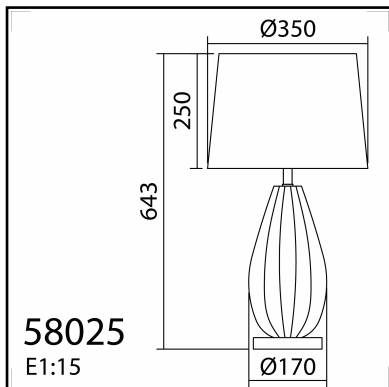

TECHNICAL DATA 580253504

LAMP INFO

Description:	TL BUBLE cromo mate + cristal E27 + pant blanca		
Mark:	20001	TL Table Lamp	
Reference:	580253504		
Range:	58025	BUBLE	
Code EAN:	8421797802530		
Measures (mm):	0350-0350-0643		
Weight (kg):	4.10		

Lampholder/Watts:	E27 LED max.20W	CCT:	-	Switch:	Cord switch
Bulb included:	No	Lm:	-	USB_C:	No
Class:	Class II	Effi LS:	-	Shade:	Yes
IP:	20	CRI:	-	Dimmable:	No
Driver inc.:	No	Lamp Power:	-		
Voltage/Frequence:	230V - 50Hz	Applied Standard:	CE / LVD		

PACKAGING DETAILS

	Individual Box	Outer Box	Master Box
Type:	MDC - BROWN PRINTED		
Units:	1.00	0.00	0.00
Measures:	0410-0410-0580	_____	_____
Gross Weight (kg):	4.50	-	-
CTN 40':	574,00		

OBSERVATIONS

TECHNICAL DATA 580254504

LAMP INFO	
Description:	TL BUBLE medalla rojizo + cristal E27 +pant crema
Mark:	20001 TL Table Lamp
Reference:	580254504
Range:	58025 BUBLE
Code EAN:	8421797802547
Measures (mm):	0350-0350-0643
Weight (kg):	4.10