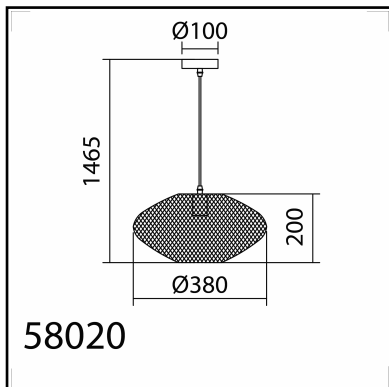

**TECHNICAL DATA 580208101**

LAMP INFO	
Description:	PL ALAN blanco Ø37cm 1xE27
Mark:	10000 PD Pendant
Reference:	580208101
Range:	58020 ALAN
Code EAN:	8421797802080
Measures (mm):	0380-0380-1465
Weight (kg):	0.92

---

---

---

---

---

**TECHNICAL DATA 580209101**

LAMP INFO	
Description:	PL ALAN negro Ø37cm 1xE27
Mark:	10000 PD Pendant
Reference:	580209101
Range:	58020 ALAN
Code EAN:	8421797802097
Measures (mm):	0380-0380-1465
Weight (kg):	0.92

---

---

---

---

---

**TECHNICAL DATA 580201001**

LAMP INFO	
Description:	PL ALAN oro Ø37cm 1xE27
Mark:	10000 PD Pendant
Reference:	580201001
Range:	58020 ALAN
Code EAN:	8421797802011
Measures (mm):	0380-0380-1465
Weight (kg):	0.92