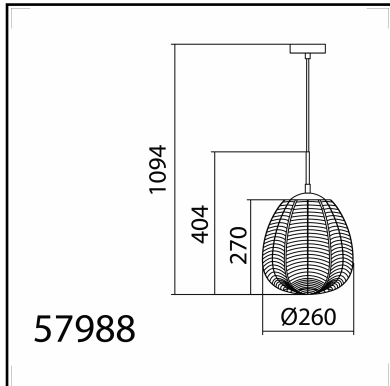

TECHNICAL DATA 579884306

LAMP INFO	
Description:	PL MENTA cognac + medalla Ø26cm 1xE27
Mark:	10000 PD Pendant
Reference:	579884306
Range:	57988 MENTA
Code EAN:	8421797798840
Measures (mm):	1094-0260-0260
Weight (kg):	2.00

Lampholder/Watts:	E27 LED max.20W	CCT:	-	Switch:	No
Bulb included:	No	Lm:	-	USB_C:	No
Class:	Class I	Effi LS:	-	Shade:	No
IP:	20	CRI:	-	Dimmable:	No
Driver inc.:	No	Lamp Power:	-		
Voltage/Frequence:	230V - 50Hz	Applied Standard:	CE / LVD		

PACKAGING DETAILS

	Individual Box	Outer Box	Master Box
Type:	MDC - BROWN PRINTED		
Units:	1.00	0.00	0.00
Measures:	0350-0310-0320	_____	_____
Gross Weight (kg):	2.60	-	-
CTN 40':	1.612,00		

OBSERVATIONS

TECHNICAL DATA 579889005

LAMP INFO

Description:	PL MENTA transparente + negro Ø26cm 1xE27
Mark:	10000 PD Pendant
Reference:	579889005
Range:	57988 MENTA
Code EAN:	8421797798895
Measures (mm):	1094-0260-0260
Weight (kg):	2.10