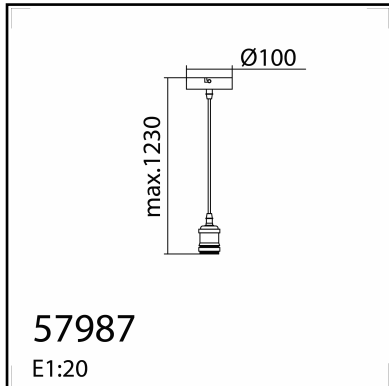

TECHNICAL DATA 579874301

LAMP INFO

Description:	PL SOLO medalla 1xE27 1,20m cable texti		
Mark:	10000	PD Pendant	
Reference:	579874301		
Range:	57987	SOLO	
Code EAN:	8421797798741		
Measures (mm):	1230-0100-0100		
Weight (kg):	0.25		

OBSERVATIONS

57987
E1:20

TECHNICAL DATA 579873501

LAMP INFO	
Description:	PL SOLO cromo mate 1xE27 1,20m cable texti
Mark:	10000 PD Pendant
Reference:	579873501
Range:	57987 SOLO
Code EAN:	8421797798734
Measures (mm):	1230-0100-0100
Weight (kg):	0.25

OBSERVATIONS

TECHNICAL DATA 579878001

LAMP INFO	
Description:	PL SOLO blanco 1xE27 1,20m cable texti
Mark:	10000 PD Pendant
Reference:	579878001
Range:	57987 SOLO
Code EAN:	8421797798789
Measures (mm):	1230-0100-0100
Weight (kg):	0.25

OBSERVATIONS

TECHNICAL DATA 579879001

LAMP INFO

Description:	PL SOLO negro 1xE27 1,20m cable texti
Mark:	10000 PD Pendant
Reference:	579879001
Range:	57987 SOLO
Code EAN:	8421797798796
Measures (mm):	1230-0100-0100
Weight (kg):	0.25