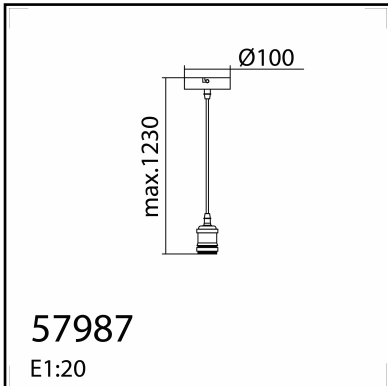

TECHNICAL DATA 579874301

LAMP INFO

Description:	PL SOLO medalla 1xE27 1,20m cable texti		
Mark:	10000	PD Pendant	
Reference:	579874301		
Range:	57987	SOLO	
Code EAN:	8421797798741		
Measures (mm):	1230-0100-0100		
Weight (kg):	0.25		

OBSERVATIONS

57987
E1:20

TECHNICAL DATA 579873501

LAMP INFO	
Description:	PL SOLO cromo mate 1xE27 1,20m cable texti
Mark:	10000 PD Pendant
Reference:	579873501
Range:	57987 SOLO
Code EAN:	8421797798734
Measures (mm):	1230-0100-0100
Weight (kg):	0.25

OBSERVATIONS

TECHNICAL DATA 579878001

LAMP INFO	
Description:	PL SOLO blanco 1xE27 1,20m cable texti
Mark:	10000 PD Pendant
Reference:	579878001
Range:	57987 SOLO
Code EAN:	8421797798789
Measures (mm):	1230-0100-0100
Weight (kg):	0.25

OBSERVATIONS

TECHNICAL DATA 579879001

LAMP INFO

Description:	PL SOLO negro 1xE27 1,20m cable texti
Mark:	10000 PD Pendant
Reference:	579879001
Range:	57987 SOLO
Code EAN:	8421797798796
Measures (mm):	1230-0100-0100
Weight (kg):	0.25