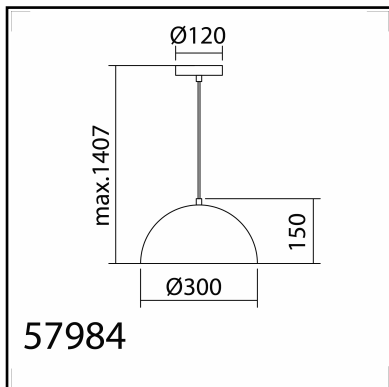

TECHNICAL DATA 579849101

LAMP INFO	
Description:	PL GOKO negro mate Ø30cm 1xE27
Mark:	10000 PD Pendant
Reference:	579849101
Range:	57984 GOKO
Code EAN:	8421797798499
Measures (mm):	1407-0300-0300
Weight (kg):	0.92

TECHNICAL DATA 579843201

LAMP INFO	
Description:	PL GOKO gris Ø30cm 1xE27
Mark:	10000 PD Pendant
Reference:	579843201
Range:	57984 GOKO
Code EAN:	8421797798437
Measures (mm):	1407-0300-0300
Weight (kg):	0.92

TECHNICAL DATA 579842001

LAMP INFO	
Description:	PL GOKO coral Ø30cm 1xE27
Mark:	10000 PD Pendant
Reference:	579842001
Range:	57984 GOKO
Code EAN:	8421797798420
Measures (mm):	1407-0300-0300
Weight (kg):	0.92

TECHNICAL DATA 579841901

LAMP INFO	
Description:	PL GOKO verde Ø30cm 1xE27
Mark:	10000 PD Pendant
Reference:	579841901
Range:	57984 GOKO
Code EAN:	8421797798413
Measures (mm):	1407-0300-0300
Weight (kg):	0.92