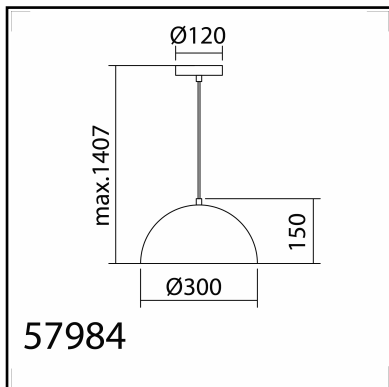

TECHNICAL DATA 579849101

LAMP INFO	
Description:	PL GOKO negro mate Ø30cm 1xE27
Mark:	10000 PD Pendant
Reference:	579849101
Range:	57984 GOKO
Code EAN:	8421797798499
Measures (mm):	1407-0300-0300
Weight (kg):	0.92

TECHNICAL DATA 579848101

LAMP INFO	
Description:	PL GOKO blanco mate Ø30cm 1xE27
Mark:	10000 PD Pendant
Reference:	579848101
Range:	57984 GOKO
Code EAN:	8421797798482
Measures (mm):	1407-0300-0300
Weight (kg):	0.92

TECHNICAL DATA 579843201

LAMP INFO	
Description:	PL GOKO gris Ø30cm 1xE27
Mark:	10000 PD Pendant
Reference:	579843201
Range:	57984 GOKO
Code EAN:	8421797798437
Measures (mm):	1407-0300-0300
Weight (kg):	0.92

TECHNICAL DATA 579842001

LAMP INFO	
Description:	PL GOKO coral Ø30cm 1xE27
Mark:	10000 PD Pendant
Reference:	579842001
Range:	57984 GOKO
Code EAN:	8421797798420
Measures (mm):	1407-0300-0300
Weight (kg):	0.92