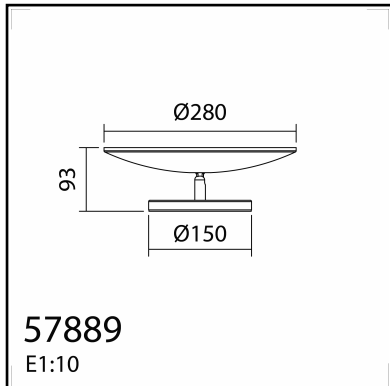

TECHNICAL DATA 578896102

LAMP INFO	
Description:	TL BOOM MBss 2700k dimmable
Mark:	20001 TL Table Lamp
Reference:	578896102
Range:	57889 BOOM
Code EAN:	8421797788964
Measures (mm):	0280-0280-0093
Weight (kg):	2.60

Lampholder/Watts:	LED 48W	CCT:	2700K	Switch:	Push-button
Bulb included:	Yes - SMD	Lm:	2520	USB_C:	No
Class:	Class III	Effi LS:	E	Shade:	No
IP:	20	CRI:	92,00	Dimmable:	Progressive 0-100% dimmer included
Driver inc.:	Yes	Lamp Power:	48,00W		
Voltage/Frequence:	24V DC / 2A	Applied Standard:	CE / LVD		

PACKAGING DETAILS

	Individual Box	Outer Box	Master Box
Type:	MDC - BROWN PRINTED	MDC - MARRON / BROWN	
Units:	1.00	4.00	0.00
Measures:	0338-0338-0116	0715-0355-0365	
Gross Weight (kg):	3.13	15.00	
CTN 40':	2.417,00		

OBSERVATIONS