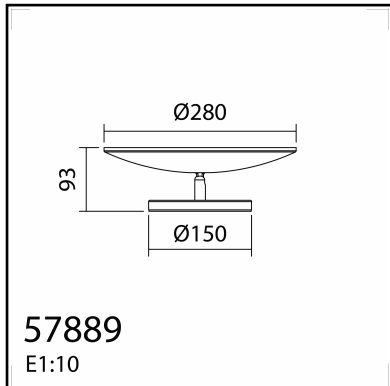

TECHNICAL DATA 57889102

LAMP INFO	
Description:	TL BOOM MBK 2700k dimmable
Mark:	20001 TL Table Lamp
Reference:	57889102
Range:	57889 BOOM
Code EAN:	8421797788995
Measures (mm):	0280-0280-0093
Weight (kg):	2.60

Lampholder/Watts:	LED 48W	CCT:	2700K	Switch:	Push-button
Bulb included:	Yes - SMD	Lm:	2520	USB_C:	No
Class:	Class III	Effi LS:	E	Shade:	No
IP:	20	CRI:	92,00	Dimmable:	Progressive 0-100% dimmer included
Driver inc.:	Yes	Lamp Power:	48,00W		
Voltage/Frequence:	24V DC / 2A	Applied Standard:	CE / LVD		

PACKAGING DETAILS

	Individual Box	Outer Box	Master Box
Type:	MDC - BROWN PRINTED	MDC - MARRON / BROWN	
Units:	1.00	4.00	0.00
Measures:	0338-0338-0116	0715-0355-0365	
Gross Weight (kg):	3.13	15.00	
CTN 40':	2.417,00		

OBSERVATIONS