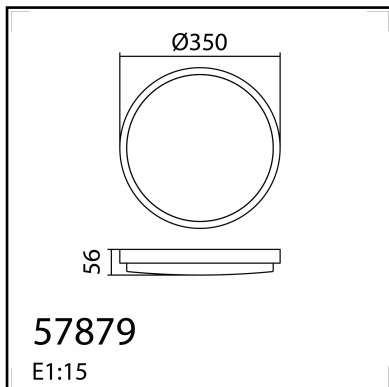

TECHNICAL DATA 578796805

LAMP INFO	
Description:	CL MARÉS blanco LED 24W Ø350mm 4k IP44
Mark:	10001 CL Ceiling
Reference:	578796805
Range:	52460 MARI
Code EAN:	8421797787967
Measures (mm):	0350-0350-0056
Weight (kg):	0.60

OBSERVATIONS

TECHNICAL DATA 578796809

LAMP INFO	
Description:	CL MARÉS blanco LED 24W Ø350mm 3k IP44
Mark:	10001 CL Ceiling
Reference:	578796809
Range:	52460 MARI
Code EAN:	8421797787974
Measures (mm):	0350-0350-0056
Weight (kg):	0.60

OBSERVATIONS

TECHNICAL DATA 578796810

LAMP INFO	
Description:	CL MARÉS blanco LED 24W Ø350mm 4k IP44 + sensor
Mark:	10001 CL Ceiling
Reference:	578796810
Range:	52460 MARI
Code EAN:	8421797787981
Measures (mm):	0350-0350-0056
Weight (kg):	0.60

OBSERVATIONS

TECHNICAL DATA 578796811

LAMP INFO

Description:	CL MARÉS blanco LED 24W Ø350mm 3k IP44 + sensor		
Mark:	10001	CL Ceiling	
Reference:	578796811		
Range:	52460	MARI	
Code EAN:	8421797787998		
Measures (mm):	0350-0350-0056		
Weight (kg):	0.60		