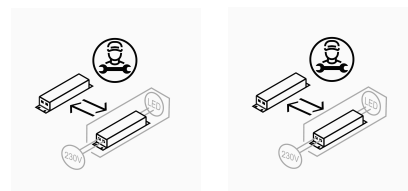

OBSERVATIONS