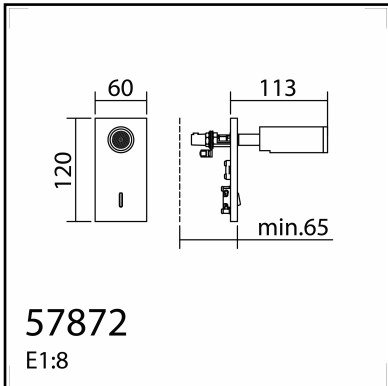

TECHNICAL DATA 578726102

LAMP INFO	
Description:	97552 WL ASIA latón mate LED 3W 120x60mm 3K + int
Mark:	10002 WL Wall Lamp
Reference:	578726102
Range:	57871 ASIA
Code EAN:	8421797787264
Measures (mm):	0120-0060-0128
Weight (kg):	0.31

OBSERVATIONS

TECHNICAL DATA 578729102

LAMP INFO	
Description:	97552 WL ASIA negro mate LED 3W 120x60mm 3K + int
Mark:	10002 WL Wall Lamp
Reference:	578729102
Range:	57871 ASIA
Code EAN:	8421797787295
Measures (mm):	0120-0060-0128
Weight (kg):	0.31

OBSERVATIONS

TECHNICAL DATA 578723602

LAMP INFO	
Description:	97552 WL ASIA Niquel mate LED 3W 120x60mm 3K + int
Mark:	10002 WL Wall Lamp
Reference:	578723602
Range:	57871 ASIA
Code EAN:	8421797787233
Measures (mm):	0120-0060-0128
Weight (kg):	0.31