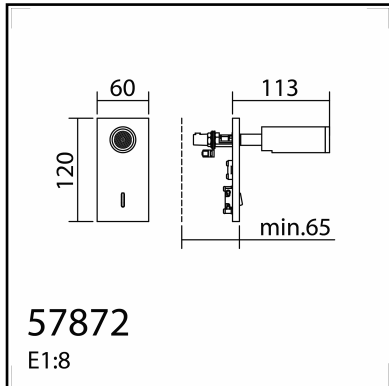

TECHNICAL DATA 578726102

LAMP INFO	
Description:	97552 WL ASIA latón mate LED 3W 120x60mm 3K + int
Mark:	10002 WL Wall Lamp
Reference:	578726102
Range:	57871 ASIA
Code EAN:	8421797787264
Measures (mm):	0120-0060-0128
Weight (kg):	0.31

PACKAGING DETAILS

	Individual Box	Outer Box	Master Box
Type:	MDC - BROWN PRINTED	MDC - MARRON / BROWN	
Units:	1.00	12.00	0.00
Measures:	0145-0100-0080	0260-0215-0310	
Gross Weight (kg):	0.39	4.80	-
CTN 40':	38.778,00		

OBSERVATIONS

TECHNICAL DATA 578728102

LAMP INFO	
Description:	97552 WL ASIA blanco mate LED 3W 120x60mm 3K + int
Mark:	10002 WL Wall Lamp
Reference:	578728102
Range:	57871 ASIA
Code EAN:	8421797787288
Measures (mm):	0120-0060-0128
Weight (kg):	0.31

OBSERVATIONS

TECHNICAL DATA 578729102

LAMP INFO	
Description:	97552 WL ASIA negro mate LED 3W 120x60mm 3K + int
Mark:	10002 WL Wall Lamp
Reference:	578729102
Range:	57871 ASIA
Code EAN:	8421797787295
Measures (mm):	0120-0060-0128
Weight (kg):	0.31