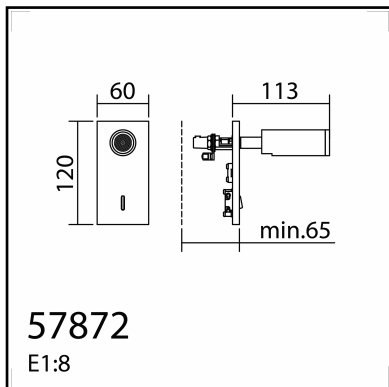

TECHNICAL DATA 578726102

LAMP INFO	
Description:	97552 WL ASIA latón mate LED 3W 120x60mm 3K + int
Mark:	10002 WL Wall Lamp
Reference:	578726102
Range:	57871 ASIA
Code EAN:	8421797787264
Measures (mm):	0120-0060-0128
Weight (kg):	0.31

OBSERVATIONS

TECHNICAL DATA 578728102

LAMP INFO	
Description:	97552 WL ASIA blanco mate LED 3W 120x60mm 3K + int
Mark:	10002 WL Wall Lamp
Reference:	578728102
Range:	57871 ASIA
Code EAN:	8421797787288
Measures (mm):	0120-0060-0128
Weight (kg):	0.31

OBSERVATIONS

TECHNICAL DATA 578729102

LAMP INFO	
Description:	97552 WL ASIA negro mate LED 3W 120x60mm 3K + int
Mark:	10002 WL Wall Lamp
Reference:	578729102
Range:	57871 ASIA
Code EAN:	8421797787295
Measures (mm):	0120-0060-0128
Weight (kg):	0.31

OBSERVATIONS

TECHNICAL DATA 578723602

LAMP INFO	
Description:	97552 WL ASIA Niquel mate LED 3W 120x60mm 3K + int
Mark:	10002 WL Wall Lamp
Reference:	578723602
Range:	57871 ASIA
Code EAN:	8421797787233
Measures (mm):	0120-0060-0128
Weight (kg):	0.31