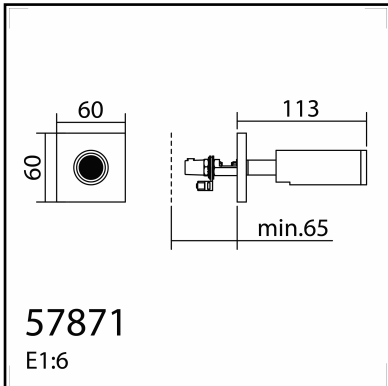

OBSERVATIONS

TECHNICAL DATA 578716102

LAMP INFO

Description:	97553 WL ASIA latón mate LED 3W 60x60mm 3000K
Mark:	10002 WL Wall Lamp
Reference:	578716102
Range:	57871 ASIA
Code EAN:	8421797787165
Measures (mm):	0060-0060-0128
Weight (kg):	0.24

OBSERVATIONS

TECHNICAL DATA 578719102

LAMP INFO

Description:	97553 WL ASIA negro mate LED 3W 60x60mm 3000K
Mark:	10002 WL Wall Lamp
Reference:	578719102
Range:	57871 ASIA
Code EAN:	8421797787196
Measures (mm):	0060-0060-0128
Weight (kg):	0.28