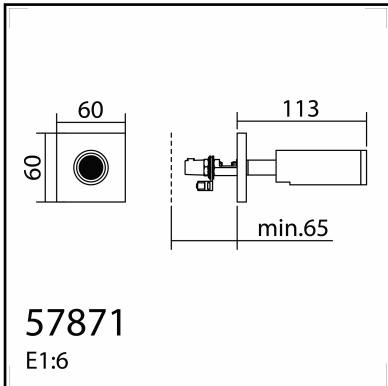

TECHNICAL DATA 578718102

LAMP INFO

Description:	97553 WL ASIA blanco mate LED 3W 60x60mm 3000K
Mark:	10002 WL Wall Lamp
Reference:	578718102
Range:	57871 ASIA
Code EAN:	8421797787189
Measures (mm):	0060-0060-0128
Weight (kg):	0.28

PACKAGING DETAILS

	Individual Box	Outer Box	Master Box
Type:	MDC - BROWN PRINTED	MDC - MARRON / BROWN	
Units:	1.00	12.00	0.00
Measures:	0160-0080-0080	0260-0180-0340	
Gross Weight (kg):	0.36	3.80	-
CTN 40':	42.232,00		

OBSERVATIONS

TECHNICAL DATA 578716102

LAMP INFO

Description:	97553 WL ASIA latón mate LED 3W 60x60mm 3000K
Mark:	10002 WL Wall Lamp
Reference:	578716102
Range:	57871 ASIA
Code EAN:	8421797787165
Measures (mm):	0060-0060-0128
Weight (kg):	0.24

OBSERVATIONS

TECHNICAL DATA 578719102

LAMP INFO

Description:	97553 WL ASIA negro mate LED 3W 60x60mm 3000K
Mark:	10002 WL Wall Lamp
Reference:	578719102
Range:	57871 ASIA
Code EAN:	8421797787196
Measures (mm):	0060-0060-0128
Weight (kg):	0.28