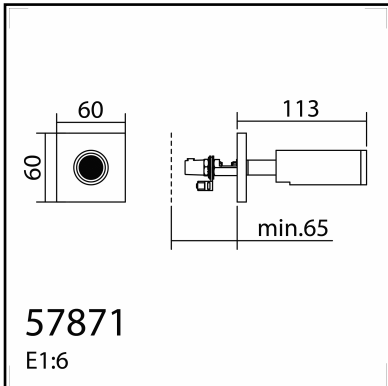

TECHNICAL DATA 578713602

LAMP INFO

Description:	97553 WL ASIA Niquel mate LED 3W 60x60mm 3000K
Mark:	10002 WL Wall Lamp
Reference:	578713602
Range:	57871 ASIA
Code EAN:	8421797787134
Measures (mm):	0060-0060-0128
Weight (kg):	0.28

Lampholder/Watts:	LED 3W	CCT:	3000K	Switch:	No
Bulb included:	Yes - CREE	Lm:	160	USB_C:	No
Class:	Class II	Effi LS:	G	Shade:	No
IP:	20	CRI:	90,00	Dimmable:	No
Driver inc.:	Yes	Lamp Power:	3,00W		
Voltage/Frequence:	230V - 50Hz	Applied Standard:	CE / LVD		

PACKAGING DETAILS

	Individual Box	Outer Box	Master Box
Type:	MDC - BROWN PRINTED	MDC - MARRON / BROWN	
Units:	1.00	12.00	0.00
Measures:	0160-0080-0080	0260-0180-0340	
Gross Weight (kg):	0.36	3.80	-
CTN 40':	42.232,00		

OBSERVATIONS