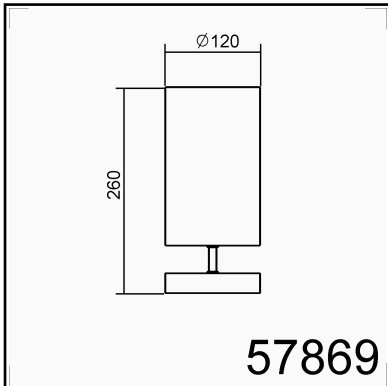

TECHNICAL DATA 578693504

LAMP INFO

Description:	LM SUNNY cromo mate E14 IVORY SHADE TOUCH		
Mark:	20001	TL Table Lamp	
Reference:	578693504		
Range:	7868	MARS	
Code EAN:	8421797786939		
Measures (mm):	0120-0120-0260		
Weight (kg):	0.44		

PACKAGING DETAILS

	Individual Box	Outer Box	Master Box
Type:	MDC - BROWN PRINTED	MDC - MARRON / BROWN (c)	
Units:	1.00	12.00	0.00
Measures:	0125-0125-0245	0520-0395-0265	_____
Gross Weight (kg):	0.58	5.72	-
CTN 40':	12.345,00		

OBSERVATIONS

TECHNICAL DATA 578694304

LAMP INFO

Description:	LM SUNNY medalla E14 Cream SHADE TOUCH
Mark:	20001 TL Table Lamp
Reference:	578694304
Range:	7868 MARS
Code EAN:	8421797786946
Measures (mm):	0120-0120-0260
Weight (kg):	0.44