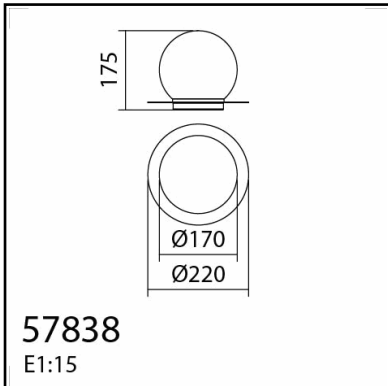

TECHNICAL DATA 578386101

LAMP INFO

Description:	TL FLOC MBss E27 Opal Glass
Mark:	20001 TL Table Lamp
Reference:	578386101
Range:	58066 FLOC
Code EAN:	8421797783860
Measures (mm):	0220-0220-0175
Weight (kg):	-

PACKAGING DETAILS

	Individual Box	Outer Box	Master Box
Type:	MDC - BROWN PRINTED	MDC - MARRON / BROWN	
Units:	1.00	8.00	0.00
Measures:	0245-0245-0250	0510-0510-0525	_____
Gross Weight (kg):	-	-	-
CTN 40':	3.280,00		

OBSERVATIONS

TECHNICAL DATA 578389101

LAMP INFO

Description:	TL FLOC BK E27 Opal Glass
Mark:	20001 TL Table Lamp
Reference:	578389101
Range:	58066 FLOC
Code EAN:	8421797783891
Measures (mm):	0220-0220-0175
Weight (kg):	-