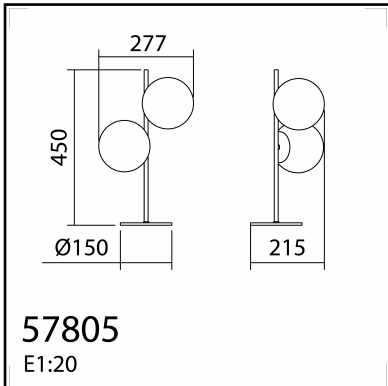

TECHNICAL DATA 578056101

LAMP INFO

Description:	TL RONDO LATÓN MATE 2xE27 15cm
Mark:	20001 TL Table Lamp
Reference:	578056101
Range:	57804 RONDO
Code EAN:	8421797780562
Measures (mm):	0277-0215-0450
Weight (kg):	1.68

PACKAGING DETAILS

	Individual Box	Outer Box	Master Box
Type:	MDC - BROWN PRINTED	MDC - MARRON / BROWN	
Units:	1.00	4.00	0.00
Measures:	0450-0175-0260	0540-0360-0470	
Gross Weight (kg):	2.15	9.20	-
CTN 40°:	2.451,00		

OBSERVATIONS

TECHNICAL DATA 578059101

LAMP INFO	
Description:	TL RONDO NEGRO MATE 2xE27 15cm
Mark:	20001 TL Table Lamp
Reference:	578059101
Range:	57804 RONDO
Code EAN:	8421797780593
Measures (mm):	0277-0215-0450
Weight (kg):	1.68

PACKAGING DETAILS

	Individual Box	Outer Box	Master Box
Type:	MDC - BROWN PRINTED	MDC - MARRON / BROWN	
Units:	1.00	4.00	0.00
Measures:	0450-0175-0260	0540-0360-0470	_____
Gross Weight (kg):	2.15	9.20	-
CTN 40°:	2.451,00		