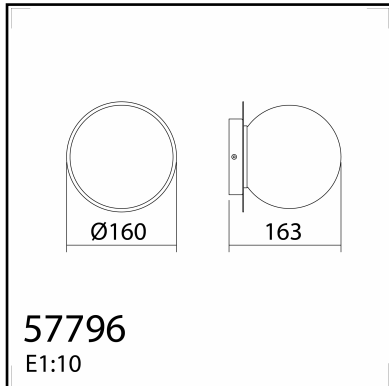

TECHNICAL DATA 577966103

LAMP INFO

Description:	WL FLOQUET Ø160 MBr IP44 opal glass
Mark:	10002 WL Wall Lamp
Reference:	577966103
Range:	57796 FLOQUET
Code EAN:	8421797779665
Measures (mm):	0160-0160-0163
Weight (kg):	0.86

PACKAGING DETAILS			
	Individual Box	Outer Box	Master Box
Type:	MDC - BROWN PRINTED	MDC - MARRON / BROWN	
Units:	1.00	8.00	0.00
Measures:	0200-0200-0215	0415-0415-0450	_____
Gross Weight (kg):	1.05	8.74	-
CTN 40':	5.780,00		

OBSERVATIONS

TECHNICAL DATA 577969103

LAMP INFO	
Description:	WL FLOQUET Ø160 BK IP44 opal glass
Mark:	10002 WL Wall Lamp
Reference:	577969103
Range:	57796 FLOQUET
Code EAN:	8421797779696
Measures (mm):	0160-0160-0163
Weight (kg):	0.86